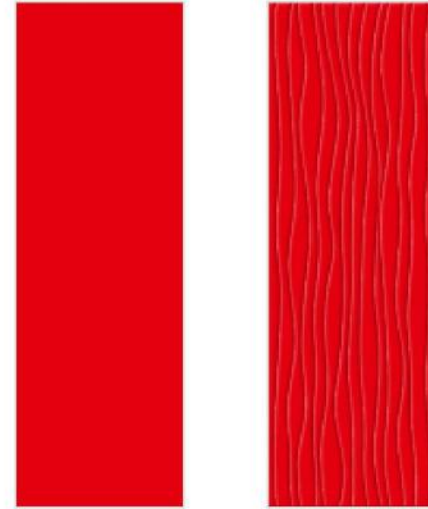

20x20 | 8"x8"

15x15 | 6"x6"

10x30 | 4"x12"

Diamond 10x20
4"x8"

10,8x10,8
4"x4"

Stone
10,8x10,8 4"x4"

Wave 10x30 | 4"x12"

All Design & Shades Are Available In All Size

This Punch Are Available in All Plain Colours

108x108mm

150x150mm

100x200mm

200x200mm

100x300mm

100x400mm

TECHNICLE SPECIFICATION