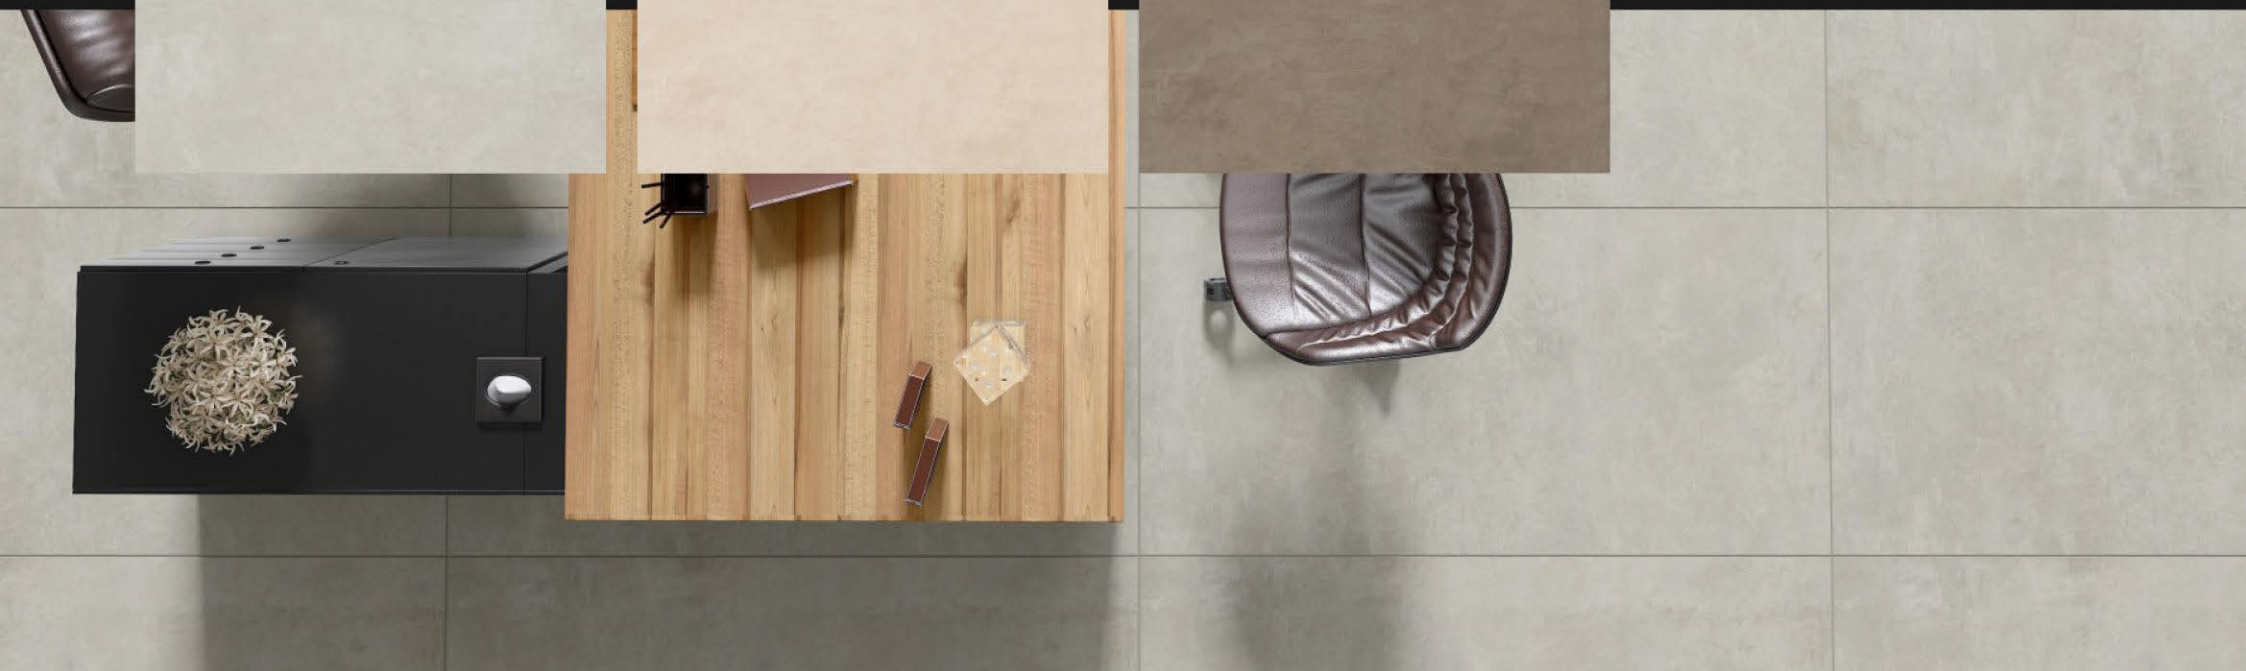

**GLAZED
VITRIFIED TILES**

**RANDOMS
3**

**FINISH
MATT**

600X1200MM
60X120CM
24X48 INCH

600X600MM
60X60CM
24X24 INCH

▶ 9 MM THICKNESS ◀

**GLAZED
VITRIFIED TILES**

**RANDOMS
3**