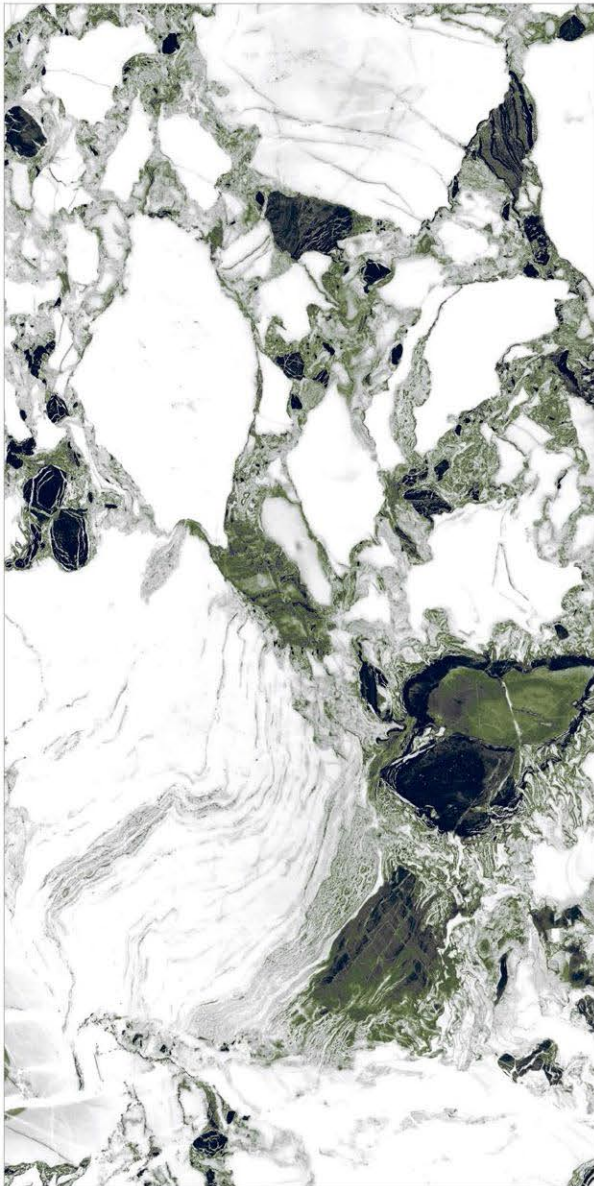

Pegasus Green