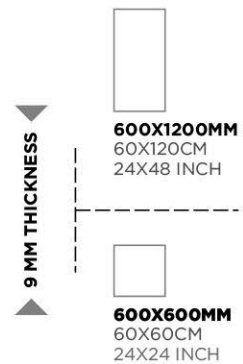

600X600MM
60X60CM
24X24 INCH

Pegasus Green

Pegasus Green

Pegasus White

**GLAZED
VITRIFIED TILES**

**RANDOMS
4/4**

**FINISH
HIGH GLOSS**

600X1200MM
60X120CM
24X48 INCH

600X600MM
60X60CM
24X24 INCH

▶ **9 MM THICKNESS** ◀

Rosso Alicante

GLAZED
VITRIFIED TILES

RANDOMS
3

FINISH
HIGH GLOSS

Pendora Black

Pendora Black