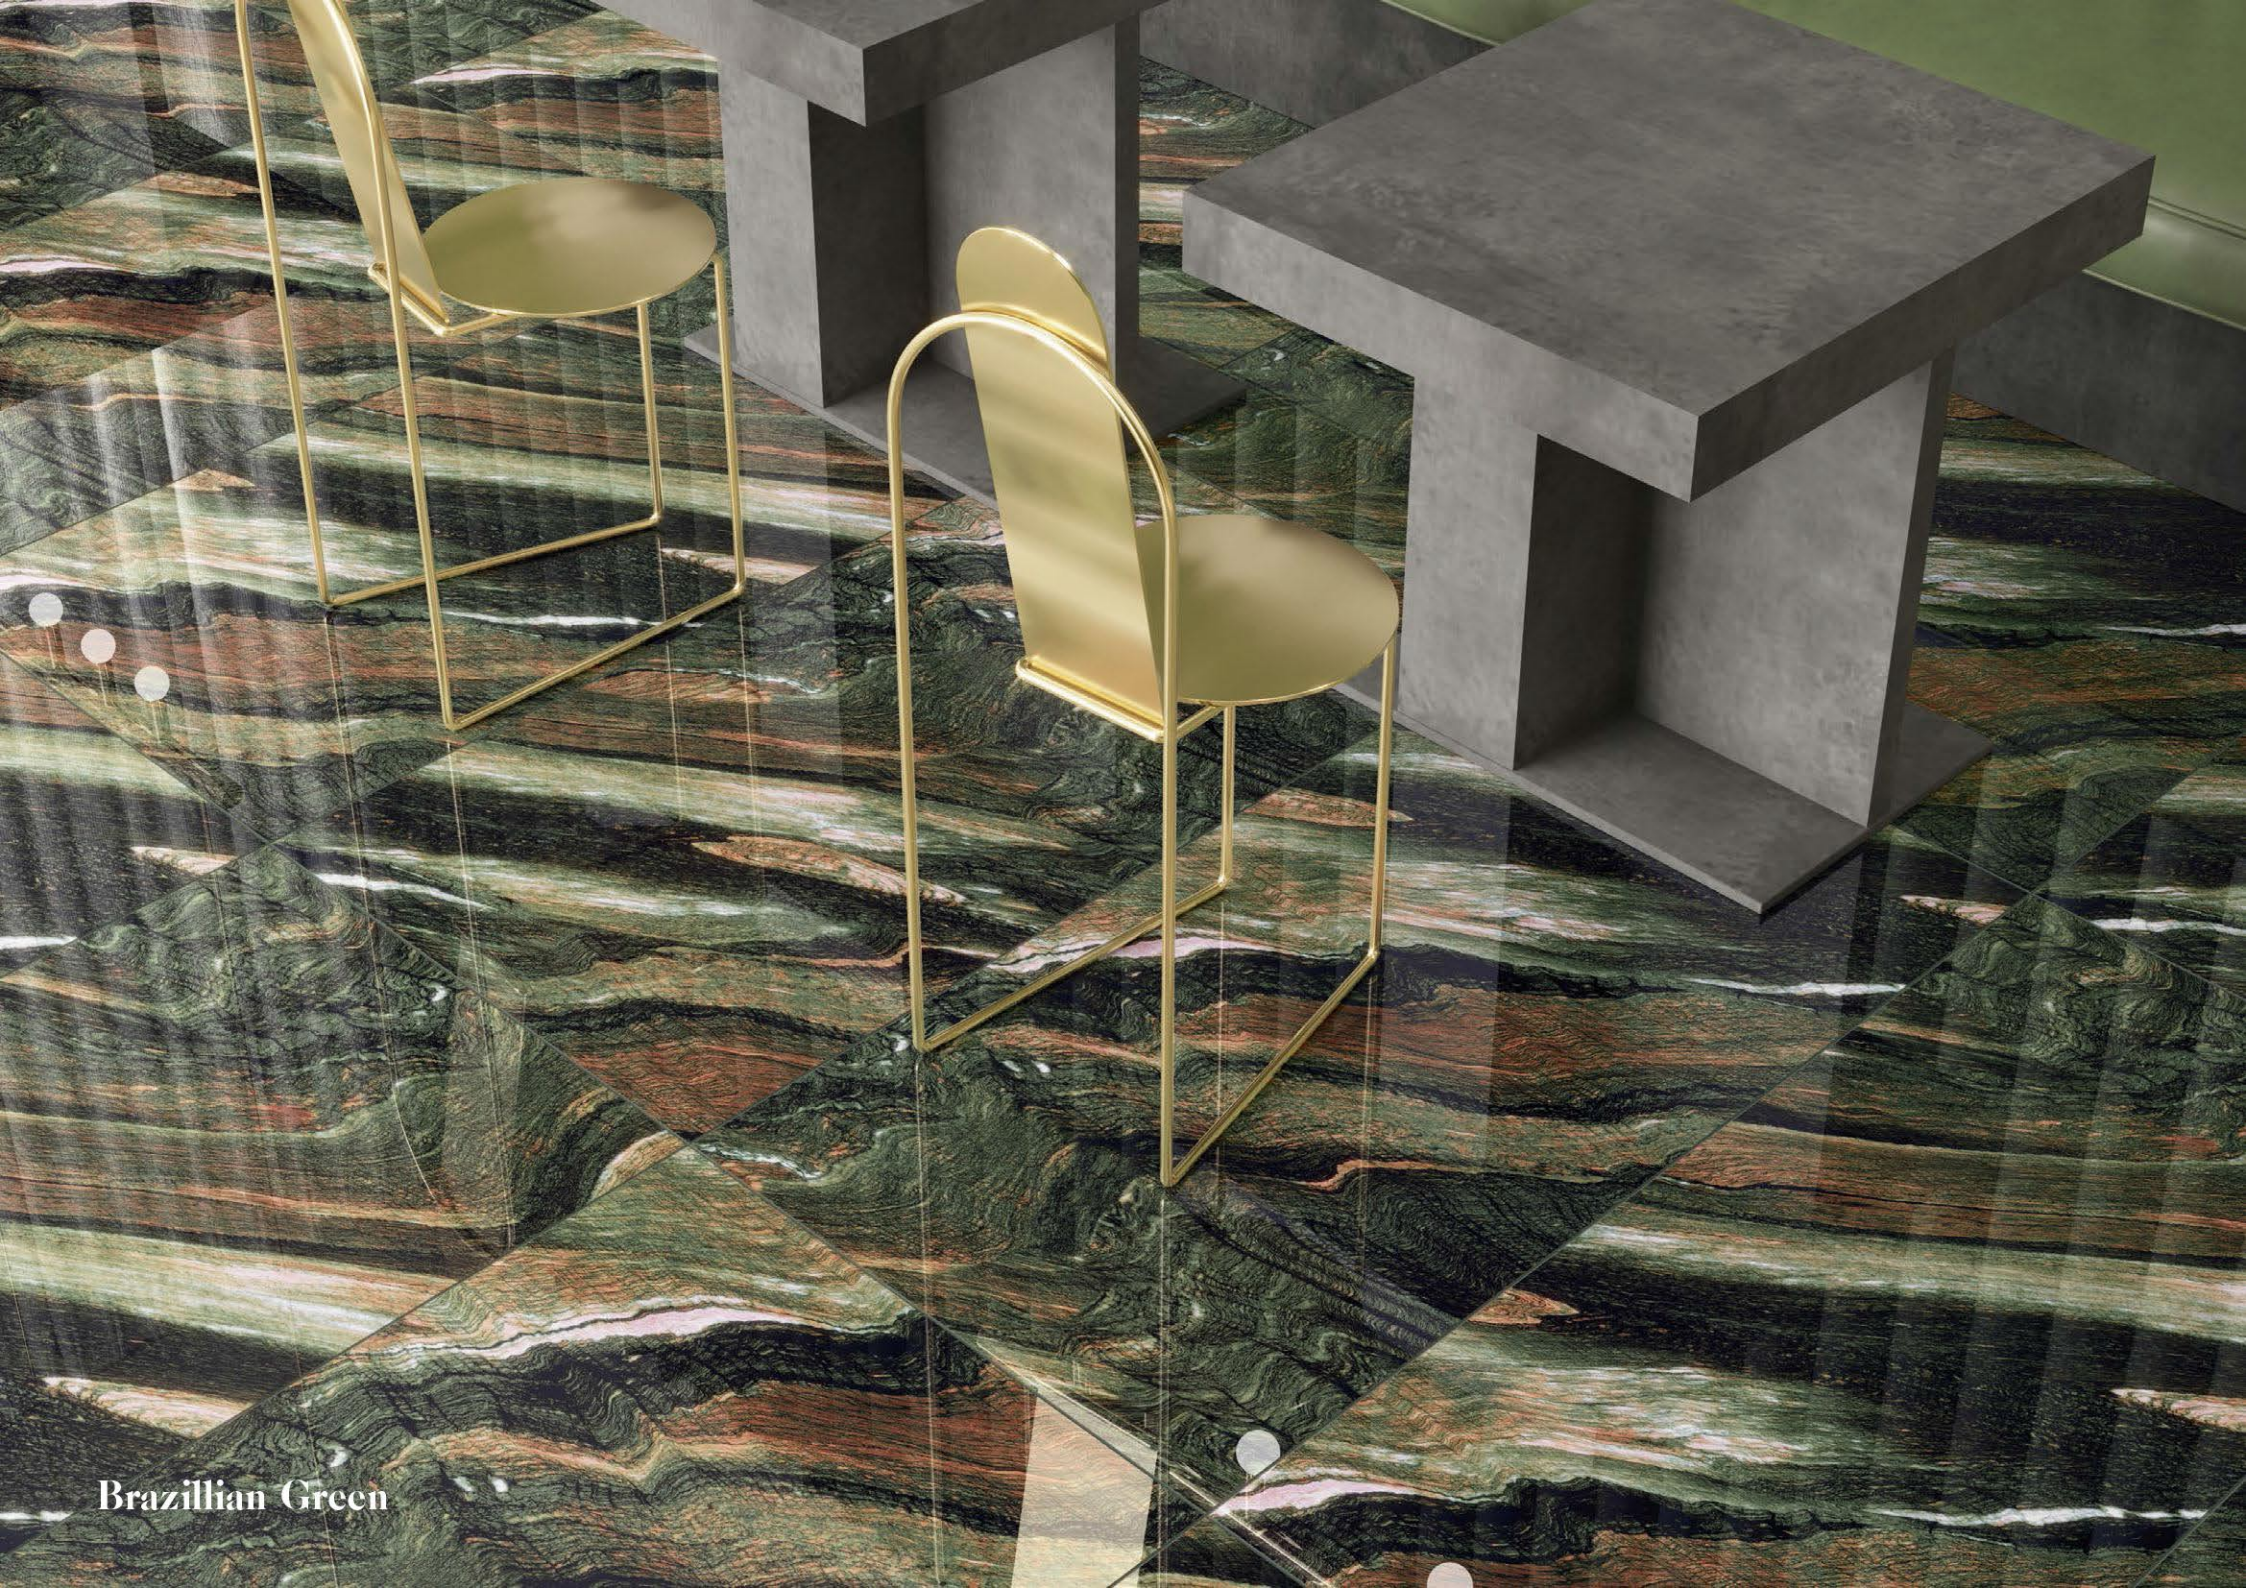

Brazillian Green