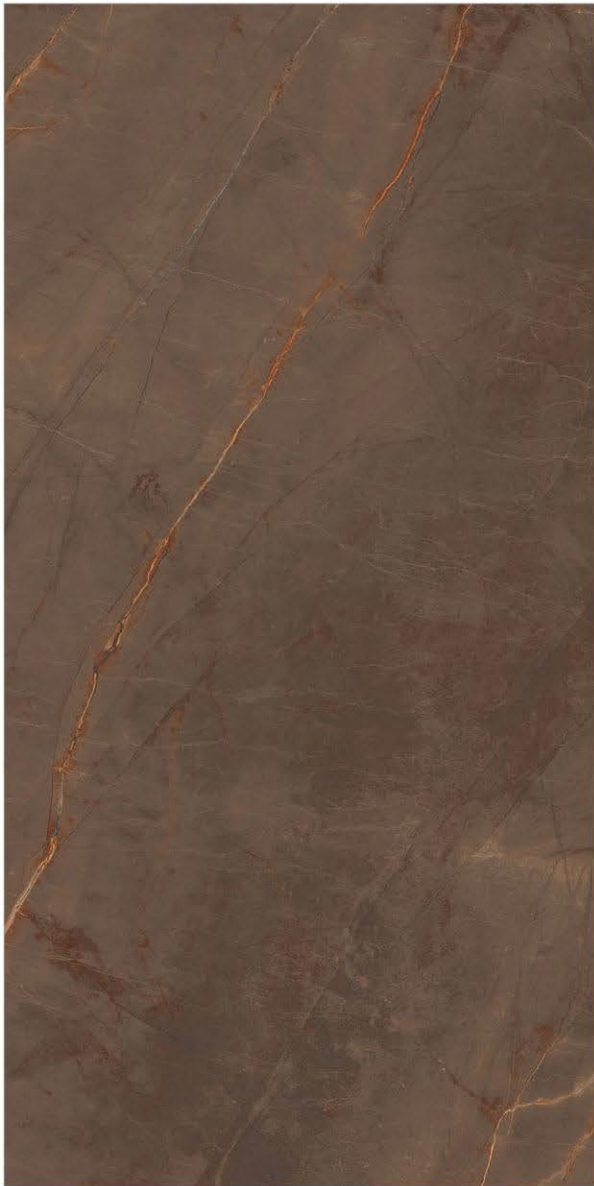

Armani Brown