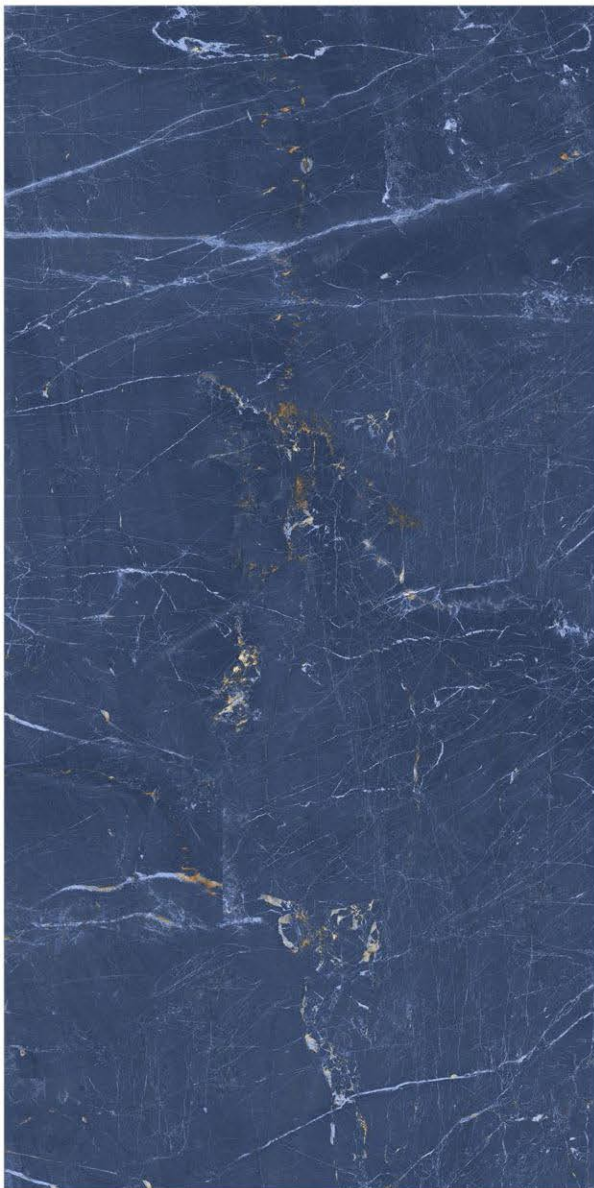

Abria Azul

GLAZED
VITRIFIED TILES

RANDOMS
4/4

FINISH
HIGH GLOSS