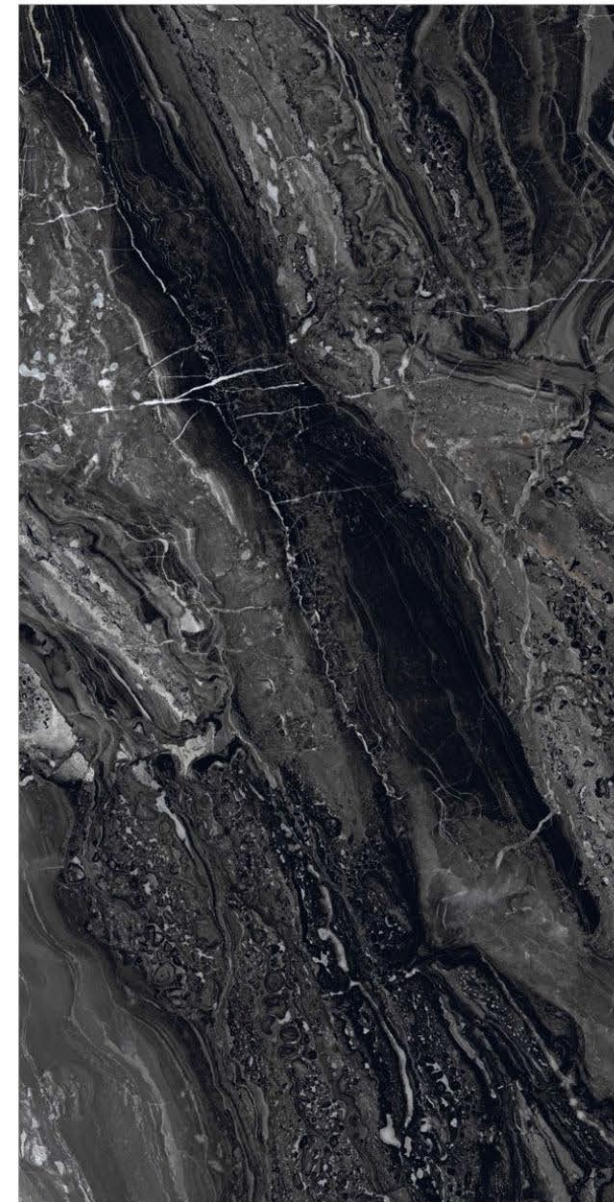

600X600MM
60X60CM
24X24 INCH

▶ **9 MM THICKNESS** ◀

Grigio Orobico

GLAZED
VITRIFIED TILES

RANDOMS
3

FINISH
HIGH GLOSS

Earthstone Azul

Earthstone Azul