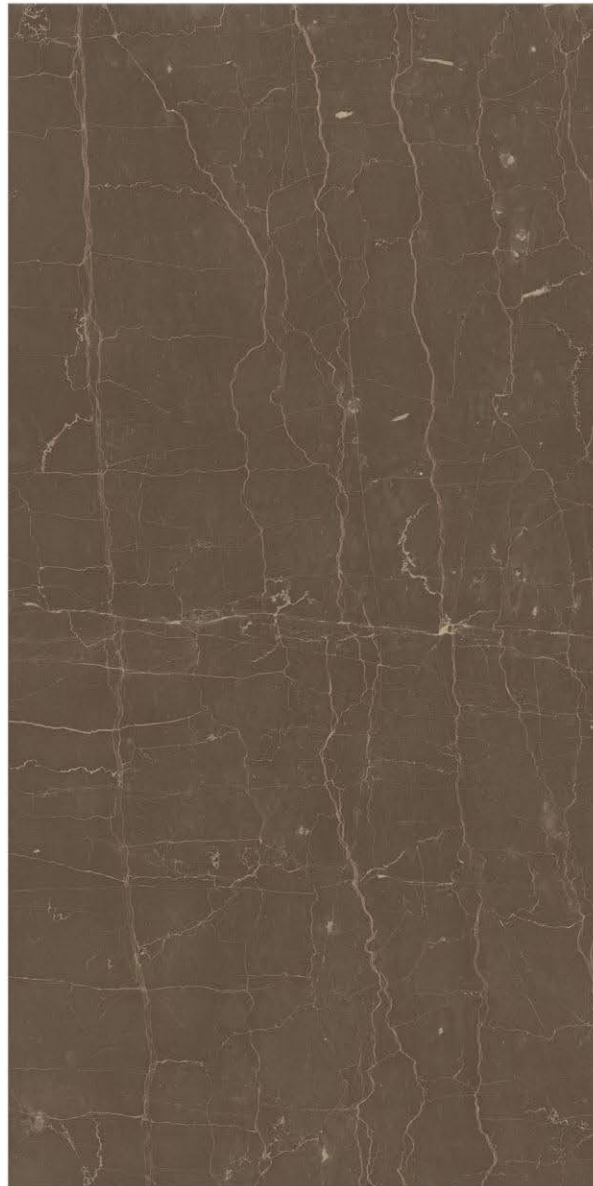

Bronz Armani