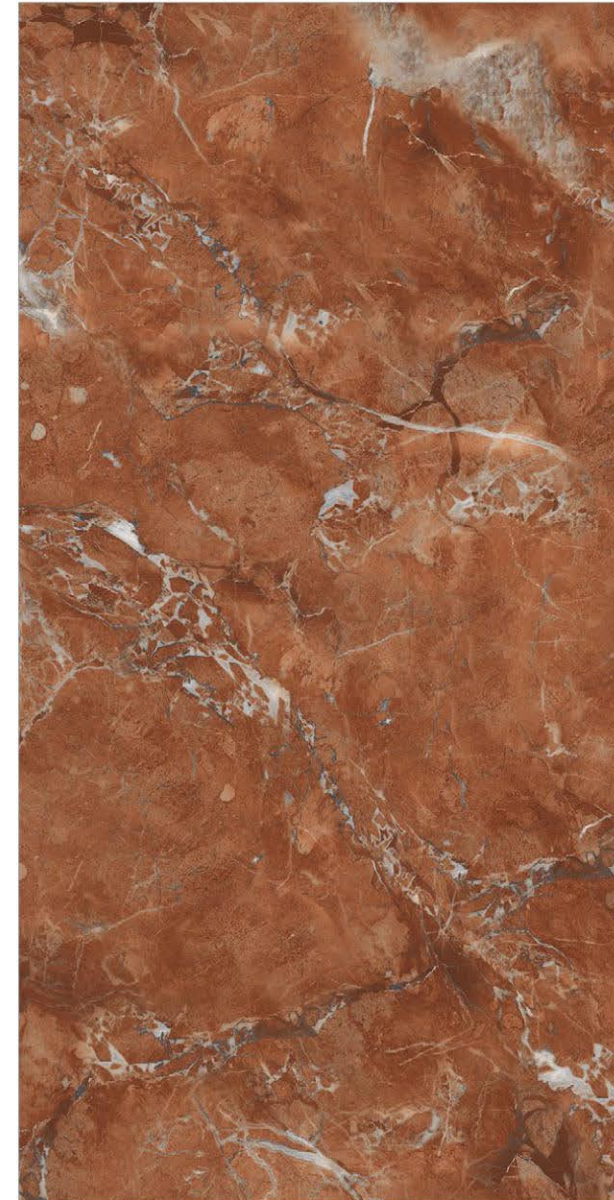

Rosso Alicante

GLAZED
VITRIFIED TILES

RANDOMS
3

FINISH
HIGH GLOSS