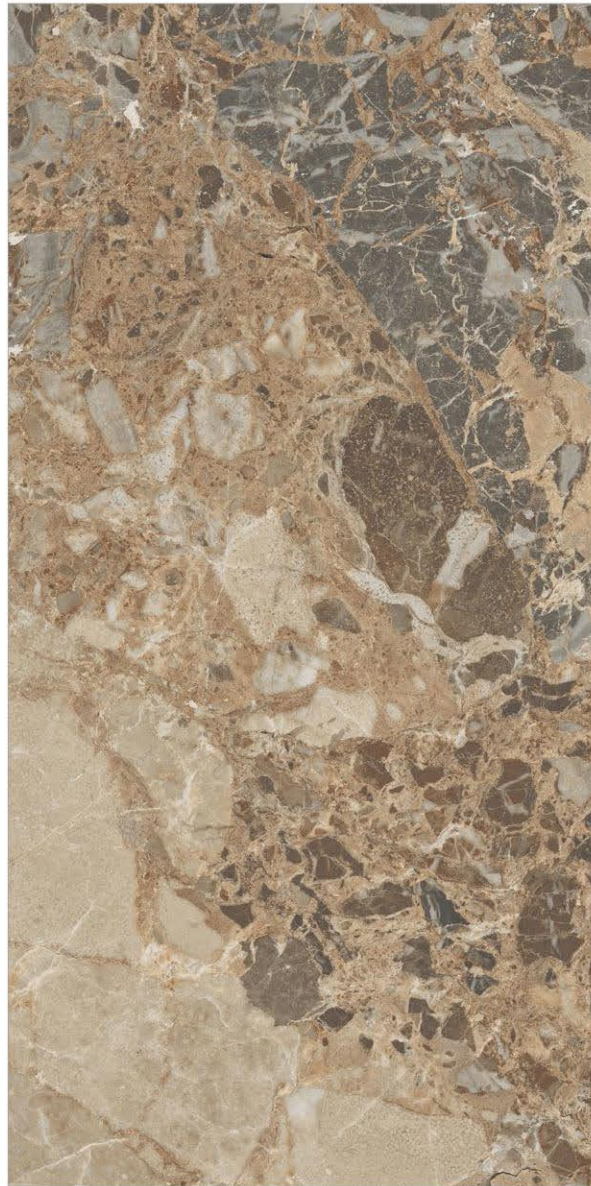

Rosetta Brown