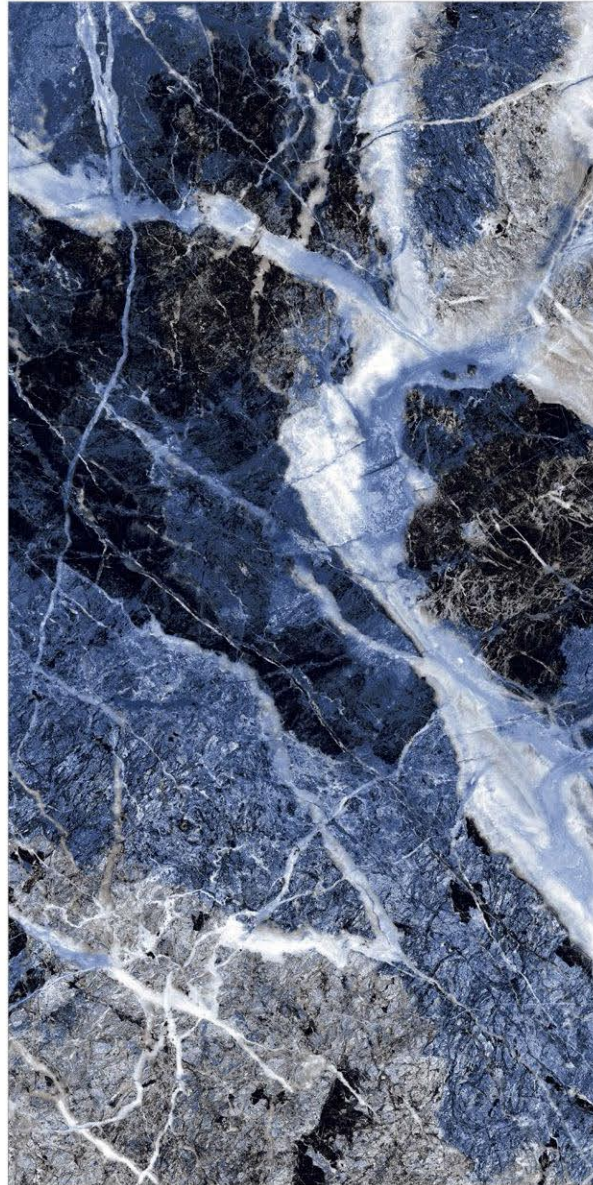

Moris Azul

GLAZED
VITRIFIED TILES

RANDOMS
5/5

FINISH
HIGH GLOSS

▼
9 MM THICKNESS
▲

600X1200MM
60X120CM
24X48 INCH

600X600MM
60X60CM
24X24 INCH