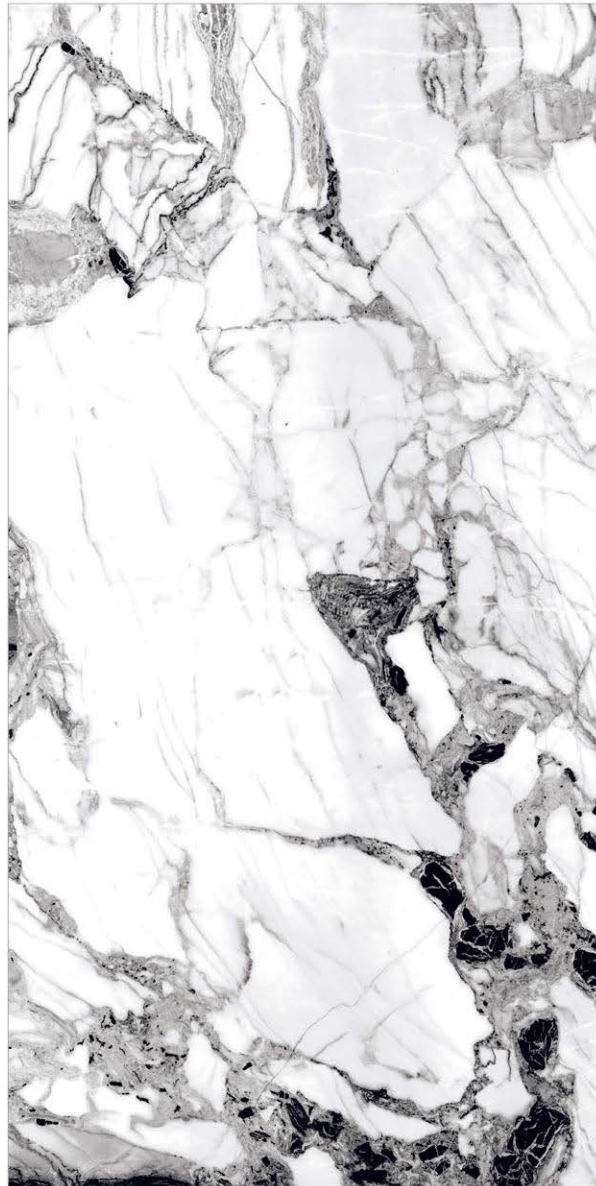

600X600MM
60X60CM
24X24 INCH

Pegasus Green

Pegasus Green

Pegasus White

**GLAZED
VITRIFIED TILES**

**RANDOMS
4/4**

**FINISH
HIGH GLOSS**

600X1200MM
60X120CM
24X48 INCH