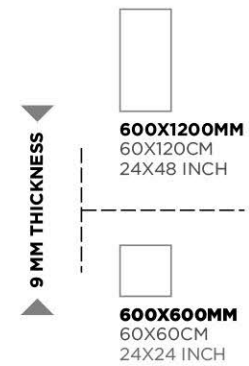

GLAZED
VITRIFIED TILES

RANDOMS
5/5

FINISH
HIGH GLOSS