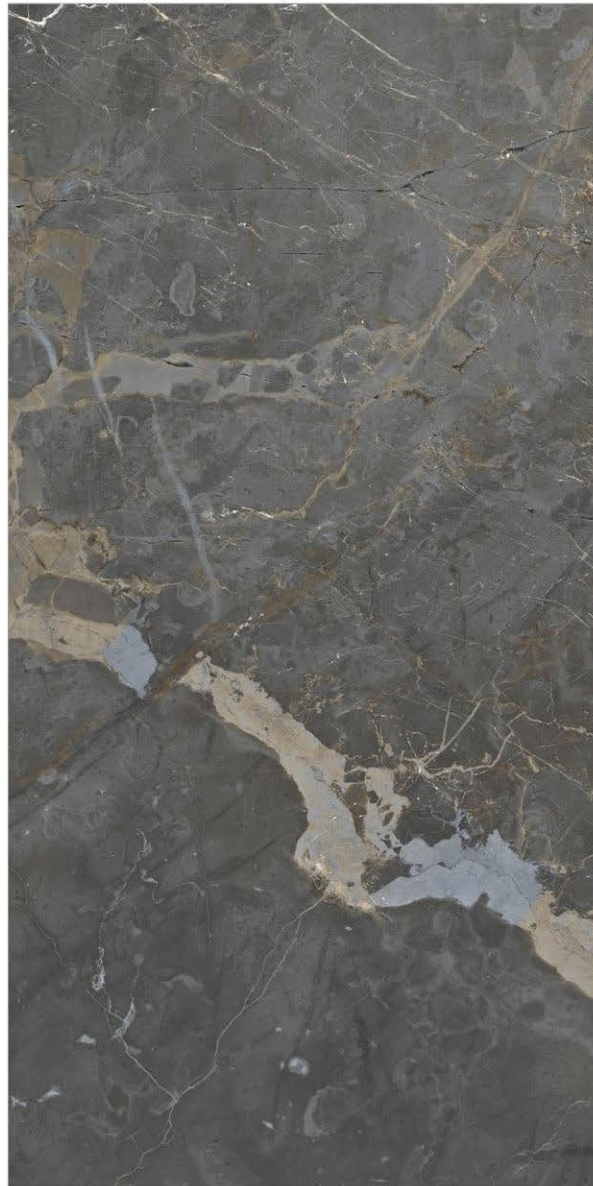

FINISH
HIGH GLOSS

Soveraia Blue

Soveraia Blue

Soveraia Brown

**GLAZED
VITRIFIED TILES**

RANDOMS
6/6

FINISH
HIGH GLOSS

Corten Blue