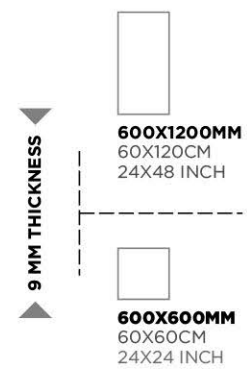

GLAZED
VITRIFIED TILES

RANDOMS
8/3

FINISH
HIGH GLOSS