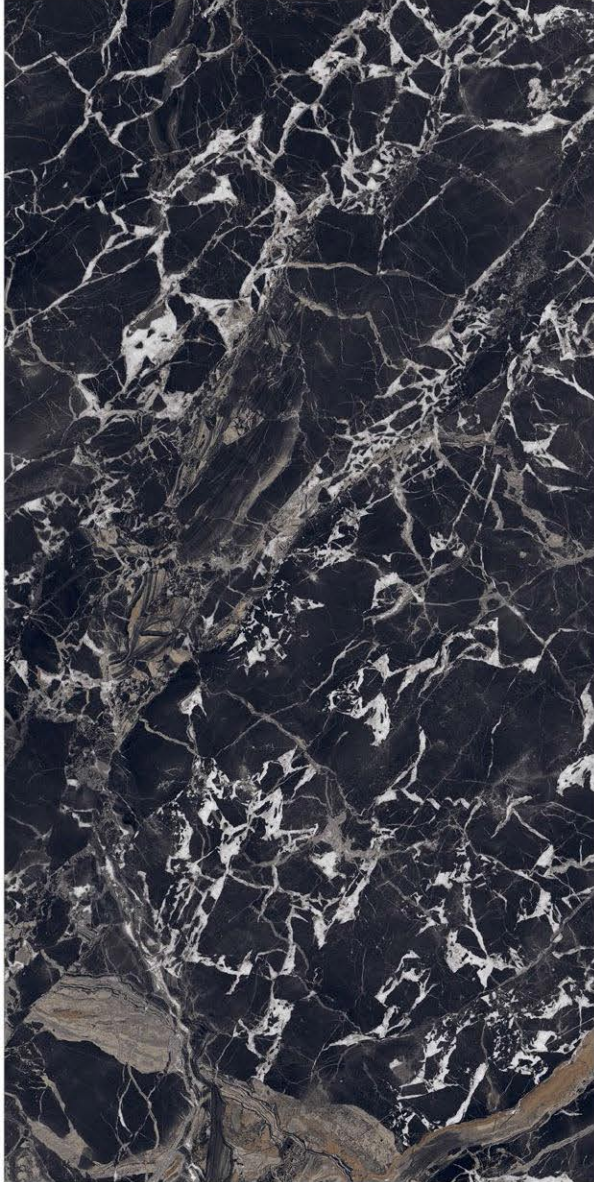

Fuji Black

**GLAZED
VITRIFIED TILES**

**RANDOMS
5/5**

**FINISH
HIGH GLOSS**