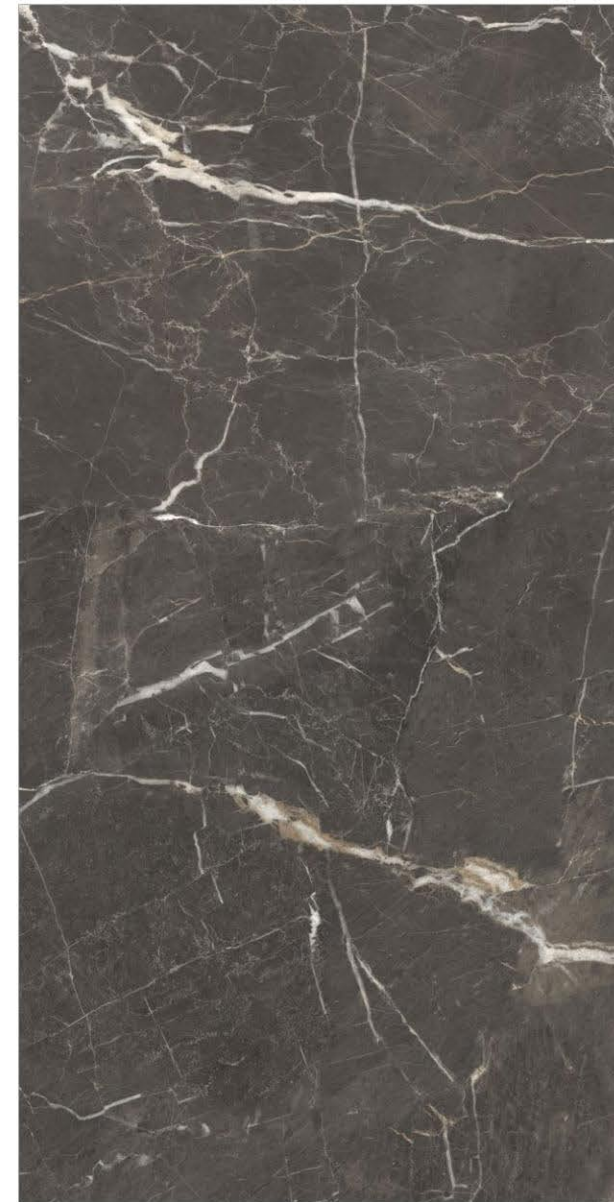

Maggiore Grigio

GLAZED
VITRIFIED TILES

RANDOMS
8

FINISH
HIGH GLOSS