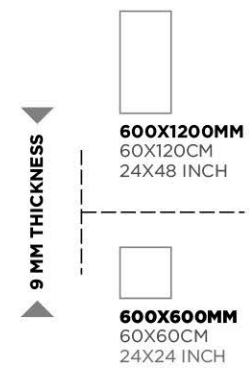

**GLAZED
VITRIFIED TILES**

**RANDOMS
8/8**

**FINISH
HIGH GLOSS**