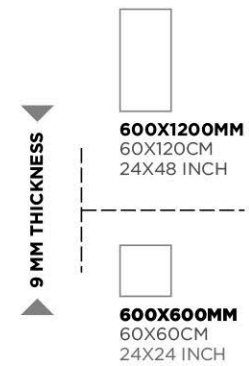

**GLAZED
VITRIFIED TILES**

RANDOMS
6/6

FINISH
HIGH GLOSS