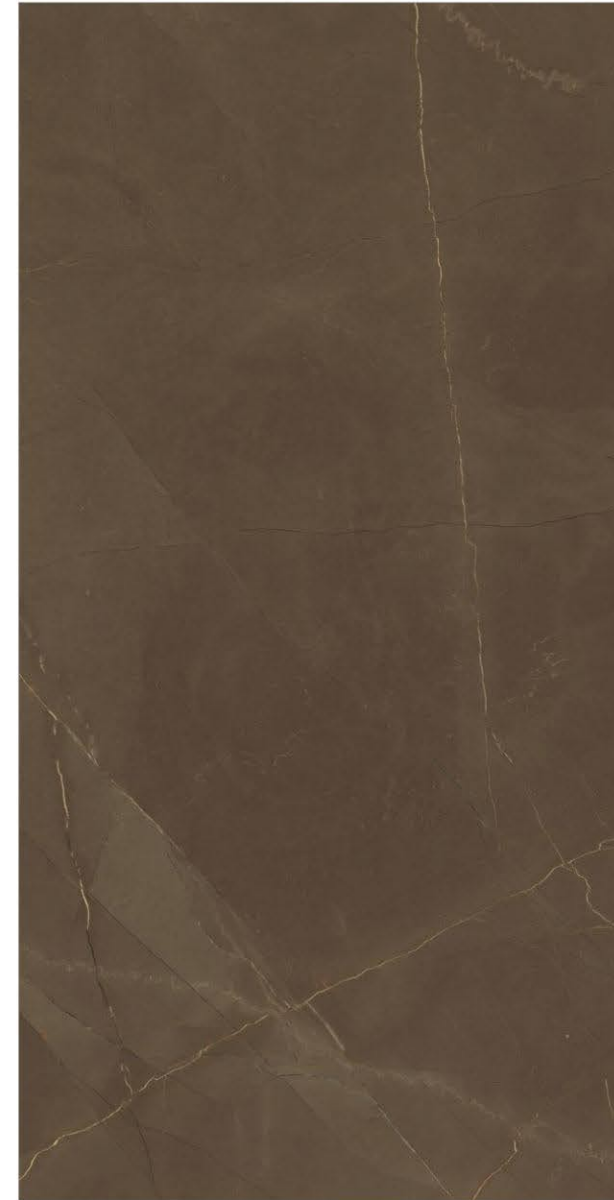

Signoria Brown

GLAZED
VITRIFIED TILES

RANDOMS
8

FINISH
HIGH GLOSS