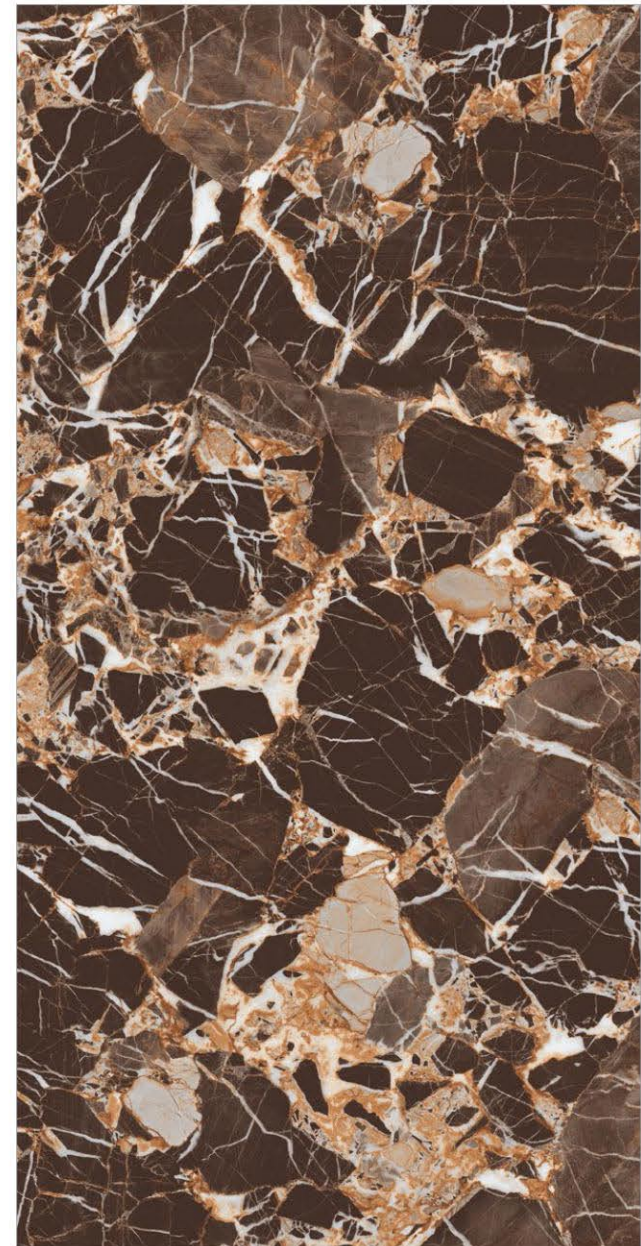

Monaco Brown

9 MM THICKNESS

600X1200MM
60X120CM
24X48 INCH

600X600MM
60X60CM
24X24 INCH