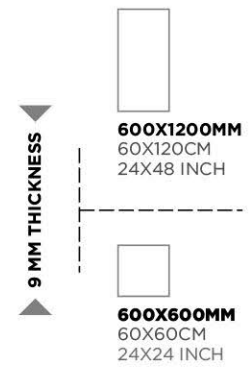

GLAZED
VITRIFIED TILES

RANDOMS
5/5

FINISH
HIGH GLOSS