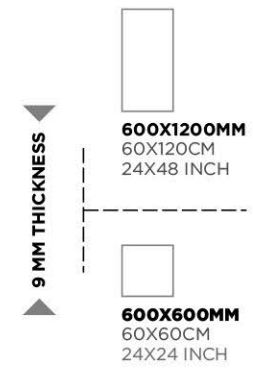

GLAZED
VITRIFIED TILES

RANDOMS
5/3

FINISH
HIGH GLOSS