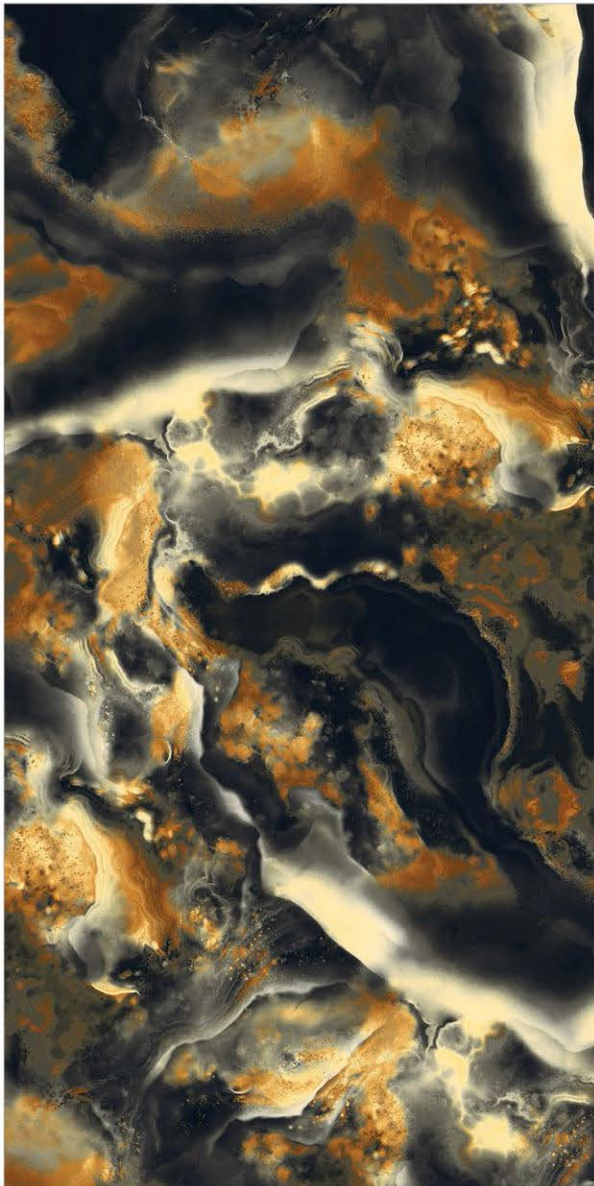

Pendora Gold