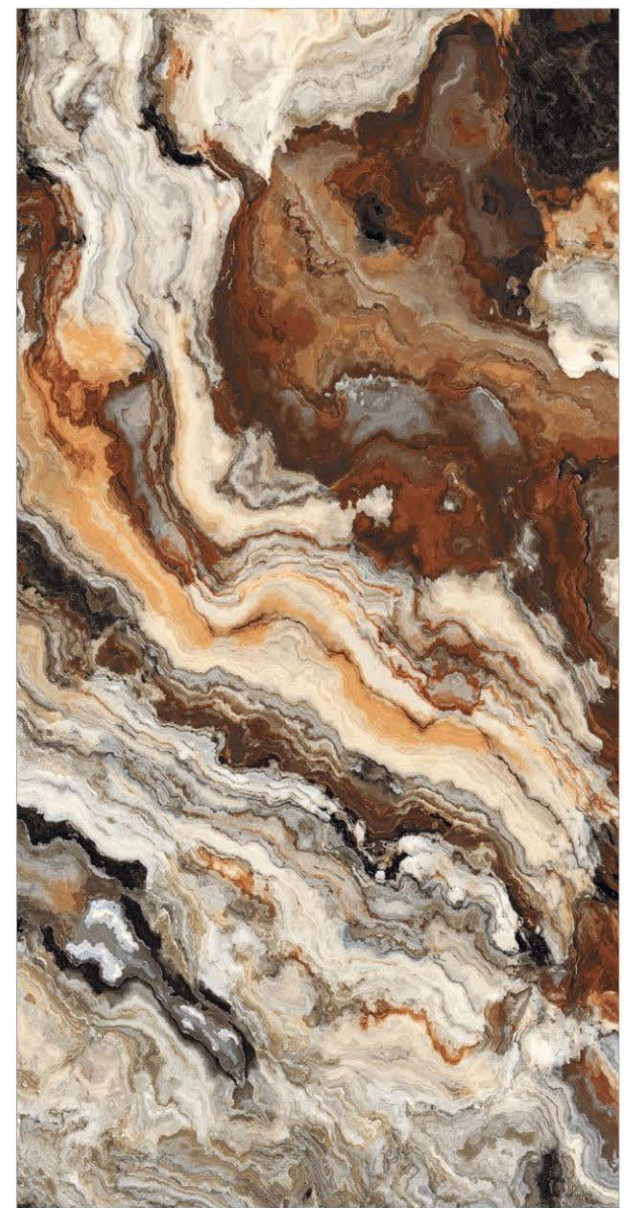

Venetian

GLAZED
VITRIFIED TILES

RANDOMS
3

FINISH
HIGH GLOSS