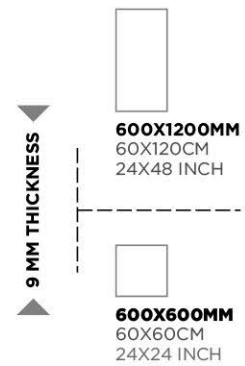

**GLAZED
VITRIFIED TILES**

**RANDOMS
5/8**

**FINISH
HIGH GLOSS**