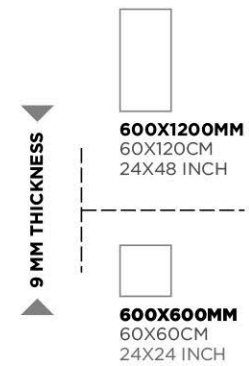

GLAZED
VITRIFIED TILES

RANDOMS
5/3

FINISH
HIGH GLOSS