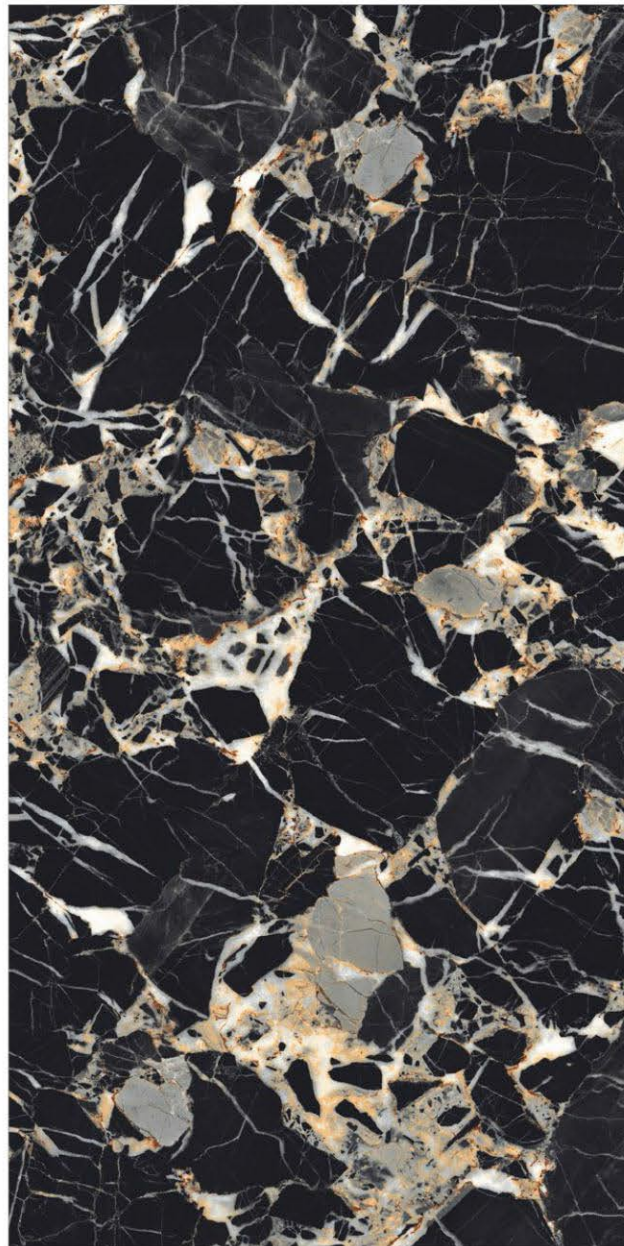

**RANDOMS
8/8**

**FINISH
HIGH GLOSS**

Regal Aurora Black

GLAZED
VITRIFIED TILES

RANDOMS
5/3/3

FINISH
HIGH GLOSS

Regal Aurora Black

Monaco Black