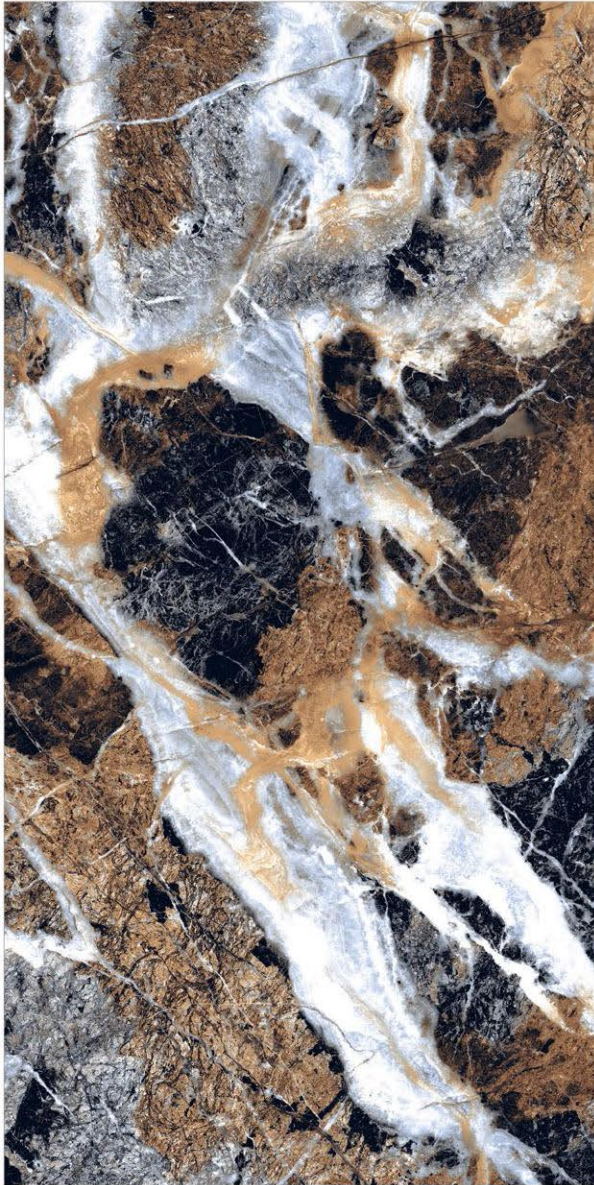

600X600MM
60X60CM
24X24 INCH

▶ **9 MM THICKNESS** ◀

Imperial Dark

GLAZED
VITRIFIED TILES

RANDOMS
8

FINISH
HIGH GLOSS

Moris Natural

Moris Natural