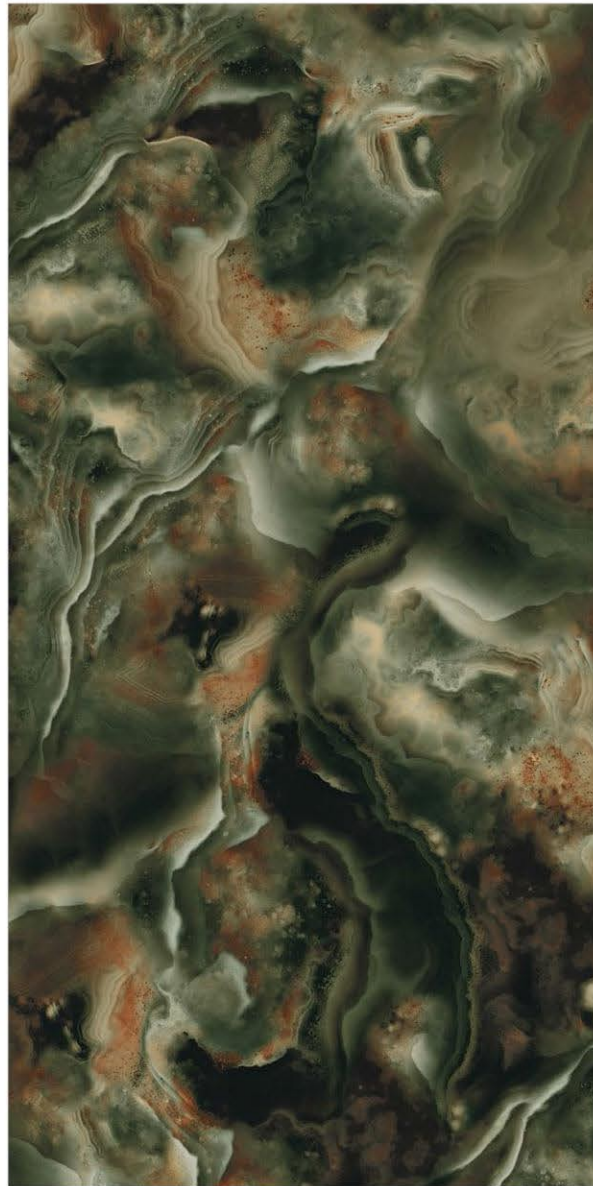

Pendora Green