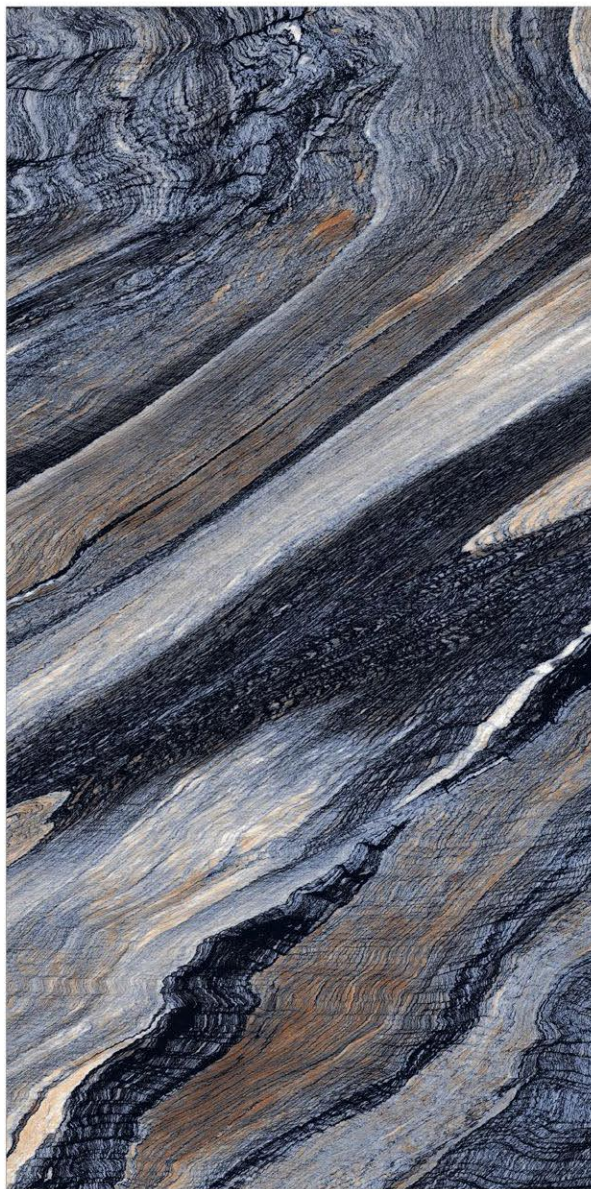

Brazillian Blue