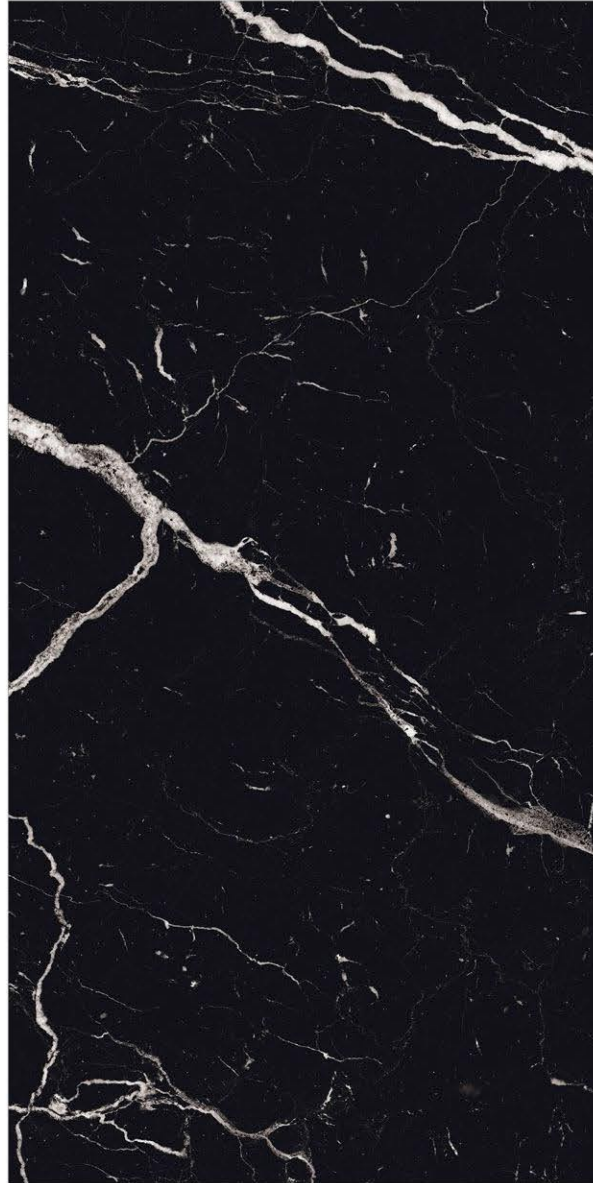

Nero Merquina