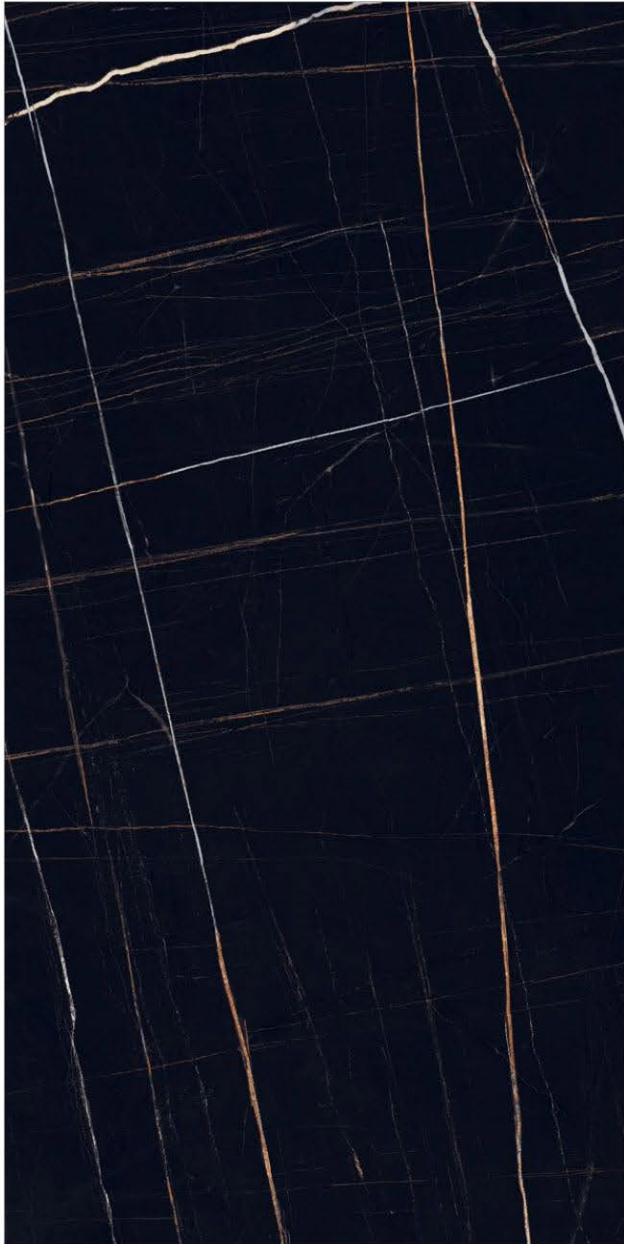

**RANDOMS
9/7**

**FINISH
HIGH GLOSS**

Sahara Noir

GLAZED
VITRIFIED TILES

RANDOMS
3/5/8

FINISH
HIGH GLOSS

Saint Lorent

Vintage Gold