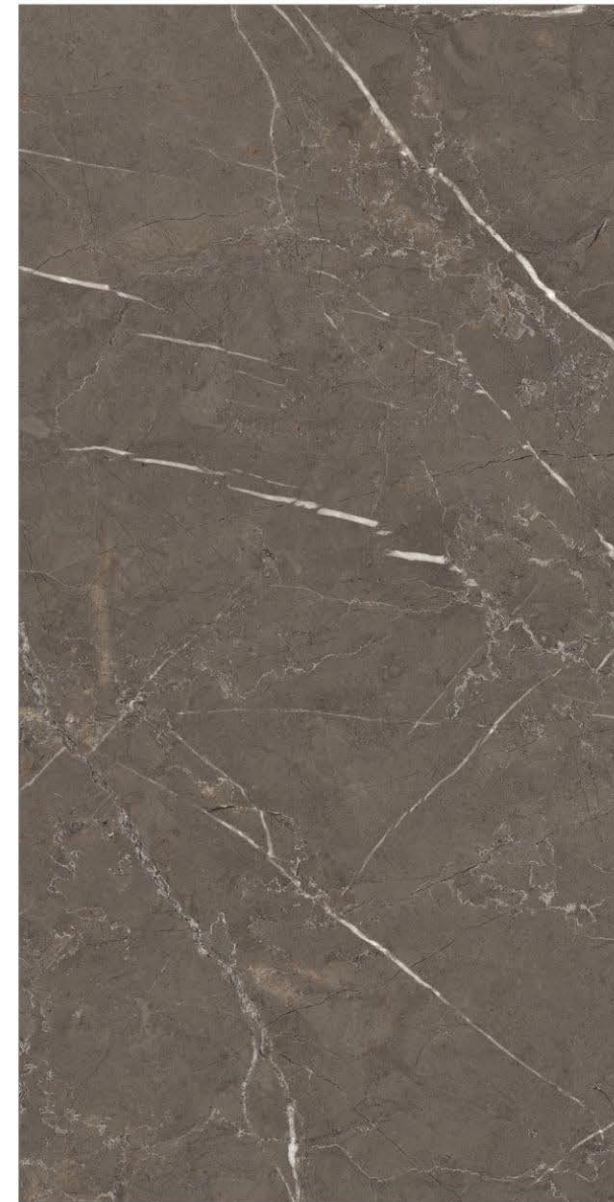

Imperial Dark

GLAZED
VITRIFIED TILES

RANDOMS
8

FINISH
HIGH GLOSS