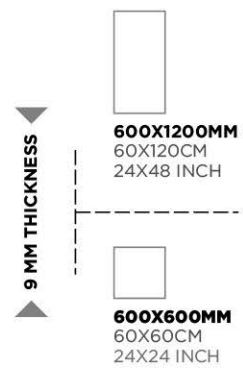

**RANDOMS
5/3**

**FINISH
HIGH GLOSS**

600X1200MM
60X120CM
24X48 INCH

600X600MM
60X60CM
24X24 INCH

▶ **9 MM THICKNESS** ◀

Bellagio Brown

GLAZED
VITRIFIED TILES

RANDOMS
8

FINISH
HIGH GLOSS

Calcatta Extra

Calcatta Extra

Calcatta Renoir

**GLAZED
VITRIFIED TILES**

**RANDOMS
7/5**

**FINISH
HIGH GLOSS**

600X1200MM
60X120CM
24X48 INCH

600X600MM
60X60CM
24X24 INCH

▶ 9 MM THICKNESS ◀

Emperadore Brown

GLAZED
VITRIFIED TILES

RANDOMS
3

FINISH
HIGH GLOSS

Elegant White

Capraia