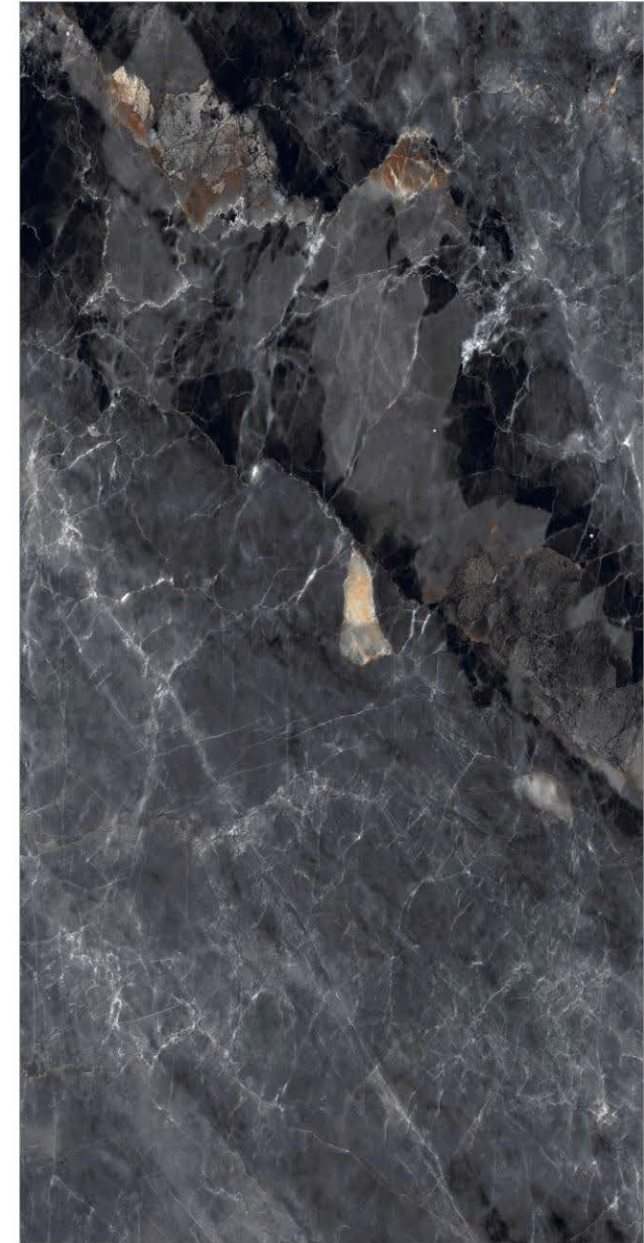

Lasa Black

9 MM THICKNESS

600X1200MM
60X120CM
24X48 INCH

600X600MM
60X60CM
24X24 INCH