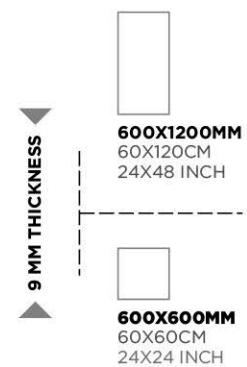

600X600MM
60X60CM
24X24 INCH

▶ **9 MM THICKNESS** ◀

Blue Monet

GLAZED
VITRIFIED TILES

RANDOMS
5

FINISH
HIGH GLOSS

Armani Brown

Armani Brown

**RANDOMS
5/3**

**FINISH
HIGH GLOSS**

600X1200MM
60X120CM
24X48 INCH

600X600MM
60X60CM
24X24 INCH

▶ **9 MM THICKNESS** ◀

Bellagio Brown

GLAZED
VITRIFIED TILES

RANDOMS
8