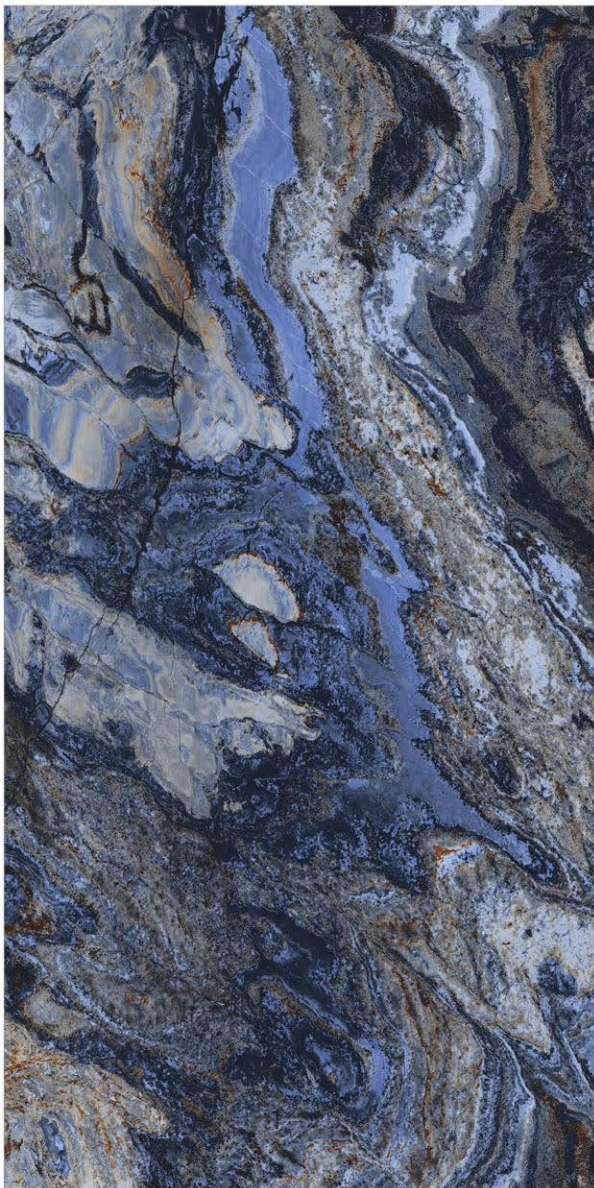

600X600MM
60X60CM
24X24 INCH

▶ **9 MM THICKNESS** ◀

Grigio Orobico

GLAZED
VITRIFIED TILES

RANDOMS
3

FINISH
HIGH GLOSS

Earthstone Azul

Earthstone Azul