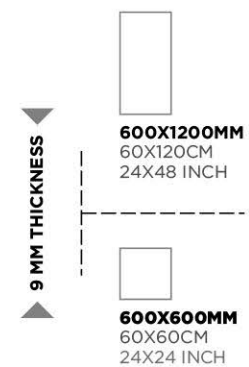

GLAZED
VITRIFIED TILES

RANDOMS
3/5

FINISH
HIGH GLOSS