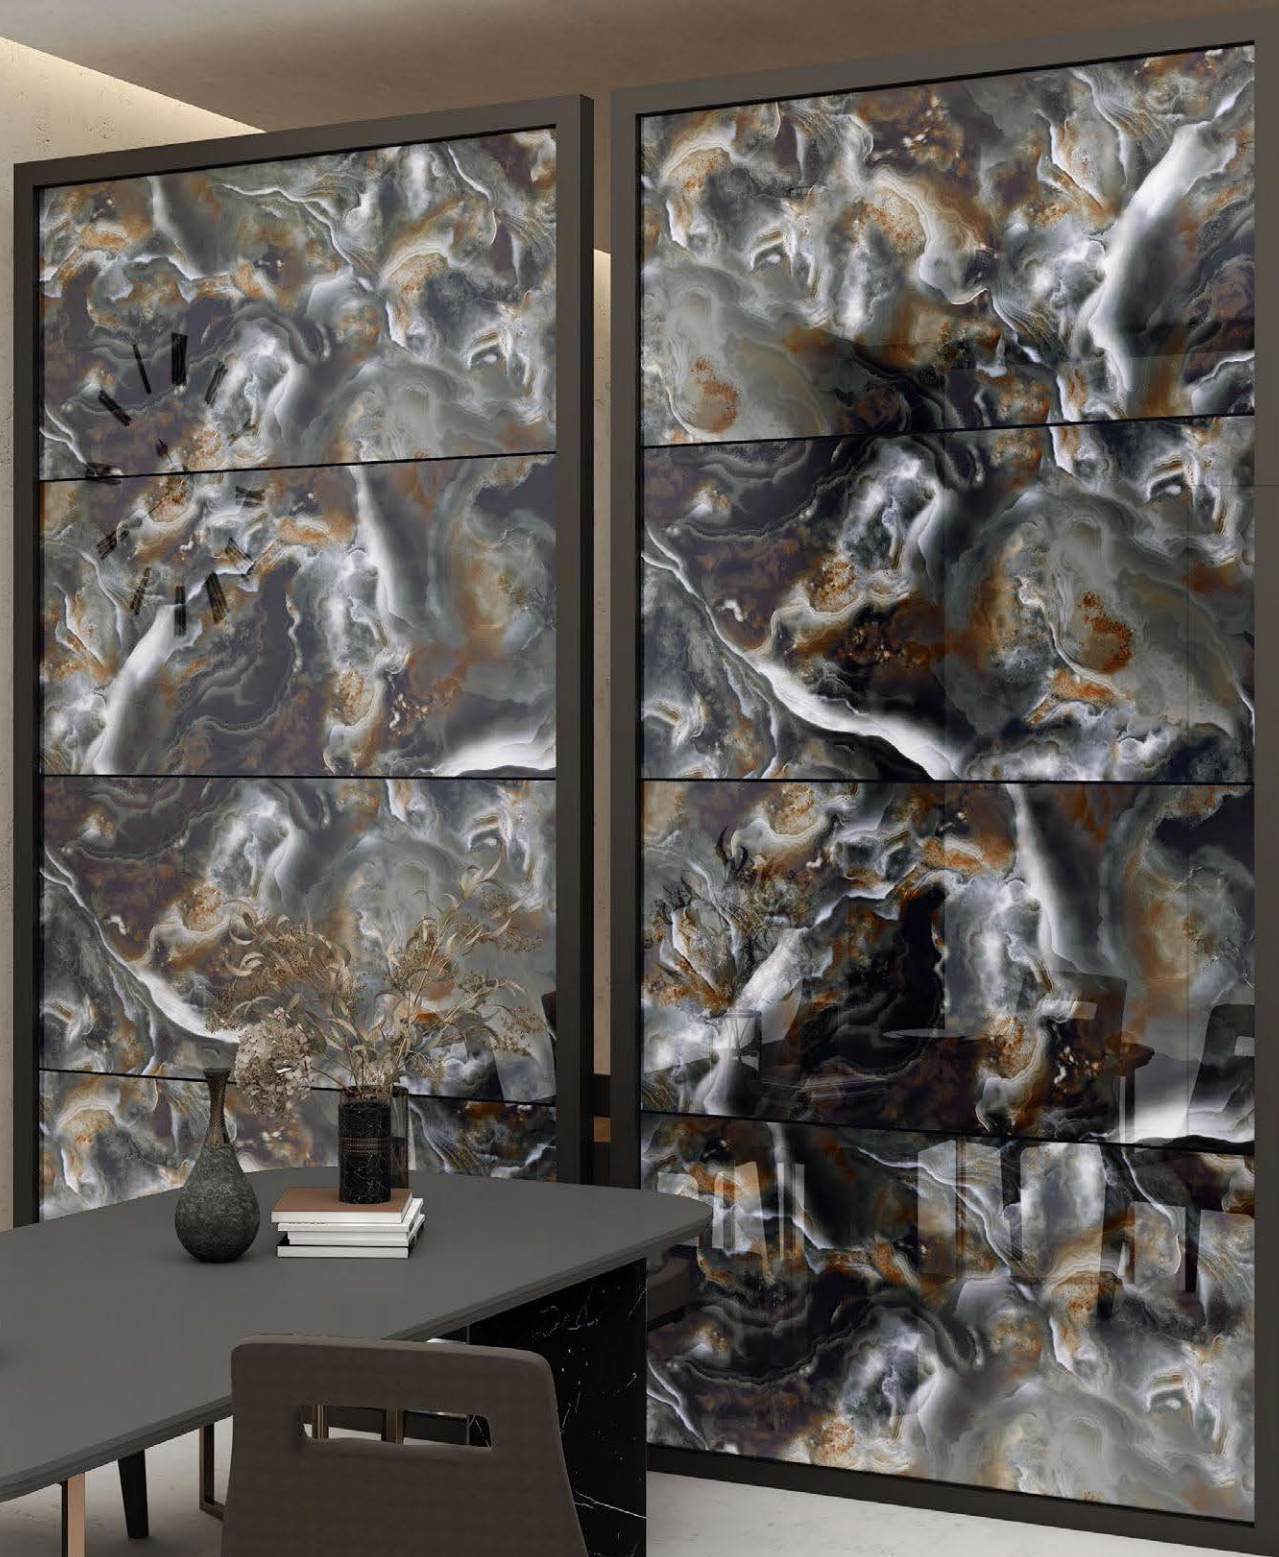

600X600MM
60X60CM
24X24 INCH

▶ **9 MM THICKNESS** ◀

Rosso Alicante

GLAZED
VITRIFIED TILES

RANDOMS
3

FINISH
HIGH GLOSS

Pendora Black

Pendora Black