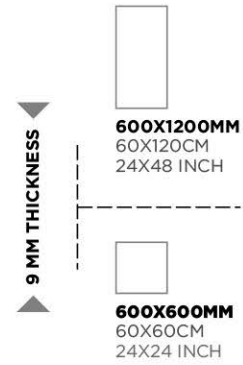

**FINISH
HIGH GLOSS**

Fuji Black

Fuji Black

Fuji Gold

**GLAZED
VITRIFIED TILES**

**RANDOMS
5/5**

**FINISH
HIGH GLOSS**

600X1200MM
60X120CM
24X48 INCH

600X600MM
60X60CM
24X24 INCH

▶ **9 MM THICKNESS** ◀

Imperial Dark

GLAZED
VITRIFIED TILES

RANDOMS
8

FINISH
HIGH GLOSS

Moris Natural

Moris Natural