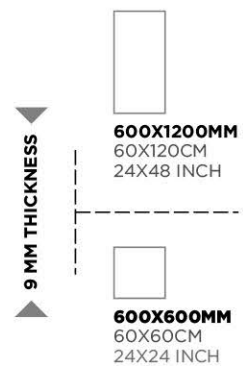

Green Beauty

White Beauty

**GLAZED
VITRIFIED TILES**

**RANDOMS
8/8**

**FINISH
HIGH GLOSS**

600X1200MM
60X120CM
24X48 INCH

600X600MM
60X60CM
24X24 INCH

▶ **9 MM THICKNESS** ◀