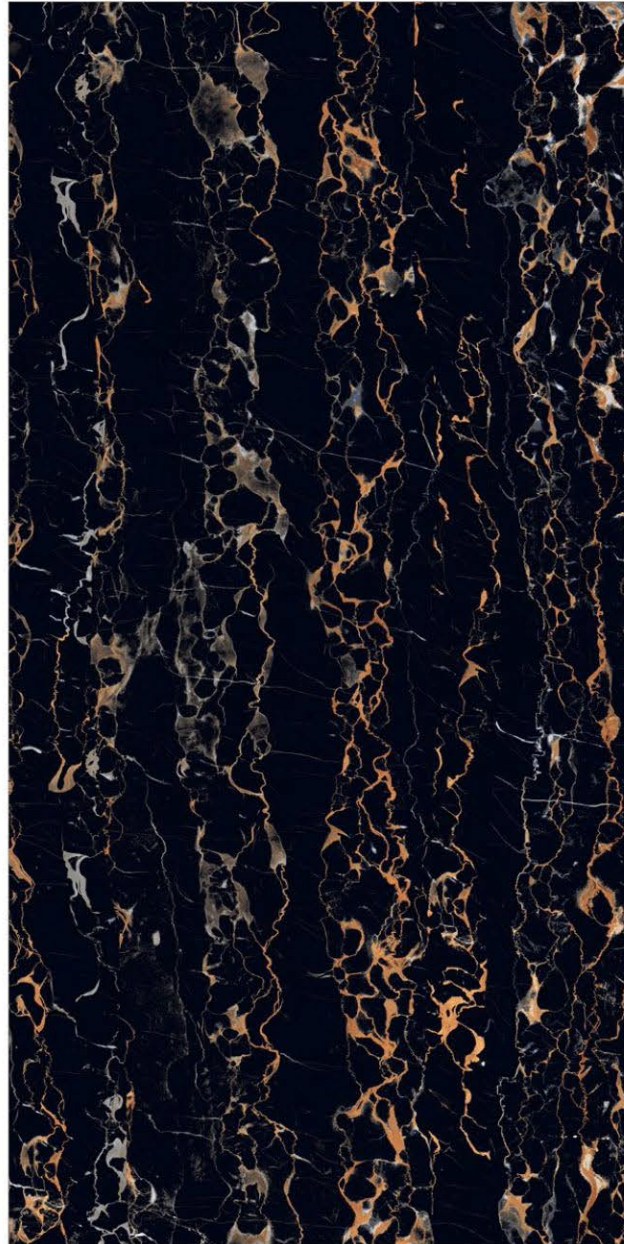

**RANDOMS
9/7**

**FINISH
HIGH GLOSS**

Sahara Noir

GLAZED
VITRIFIED TILES

RANDOMS
3/5/8

FINISH
HIGH GLOSS

Saint Lorent

Vintage Gold