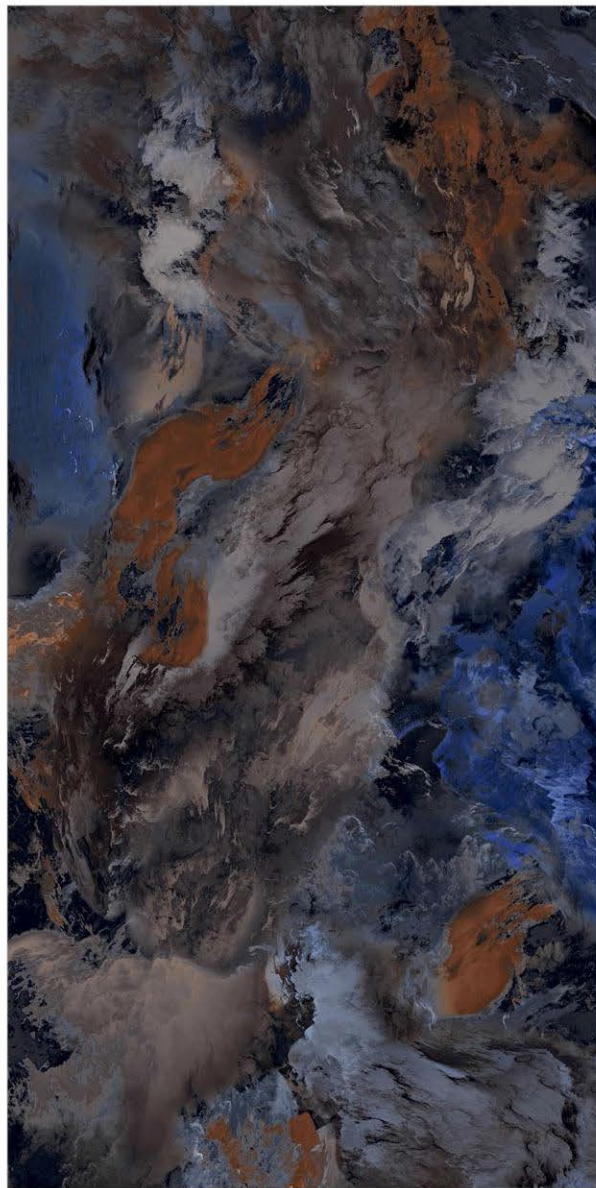

Earthstone Azul

Fusion Art

GLAZED
VITRIFIED TILES

RANDOMS
3/5

FINISH
HIGH GLOSS