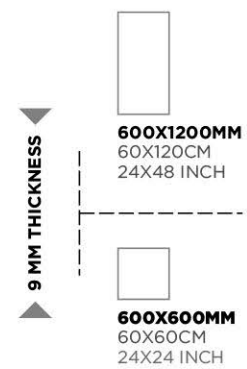

CRYSTAL
COLLECTION

600X1200MM
60X120CM
24X48 INCH

600X600MM
60X60CM
24X24 INCH

▶ **9 MM THICKNESS** ◀

Amazonite

GLAZED
VITRIFIED TILES

RANDOMS
6

FINISH
HIGH GLOSS

600X600MM
60X60CM
24X24 INCH

▶ **9 MM THICKNESS** ◀

Bellagio green

GLAZED
VITRIFIED TILES

RANDOMS
8

FINISH
HIGH GLOSS

Lambradorite

Lambradorite

FINISH
HIGH GLOSS

600X1200MM
60X120CM
24X48 INCH

600X600MM
60X60CM
24X24 INCH

▶ **9 MM THICKNESS** ◀

Volcano Green

GLAZED
VITRIFIED TILES

RANDOMS
3

FINISH
HIGH GLOSS