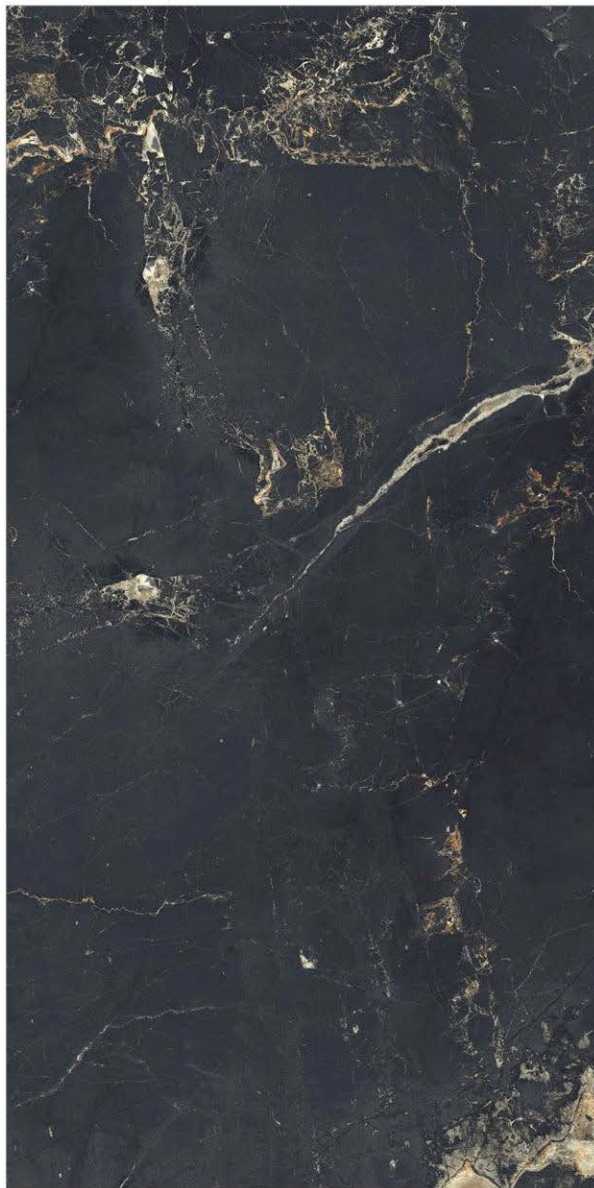

Abria Black