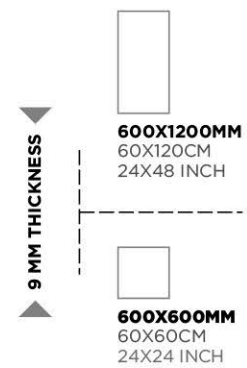

HIGHGLOSS
COLLECTION

Abria Black

Abria Azul

Abria Black

GLAZED
VITRIFIED TILES

RANDOMS
4/4

FINISH
HIGH GLOSS

600X1200MM
60X120CM
24X48 INCH

600X600MM
60X60CM
24X24 INCH

▶ **9 MM THICKNESS** ◀

Blue Monet

GLAZED
VITRIFIED TILES

RANDOMS
5

FINISH
HIGH GLOSS

Armani Brown

Armani Brown