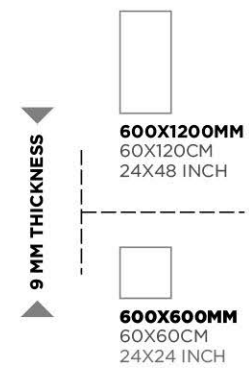

**FINISH
HIGH GLOSS**

Fuji Black

Fuji Black

Fuji Gold

**GLAZED
VITRIFIED TILES**

**RANDOMS
5/5**

**FINISH
HIGH GLOSS**

600X1200MM
60X120CM
24X48 INCH