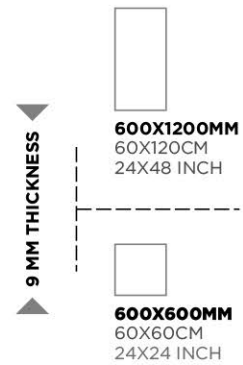

GLAZED
VITRIFIED TILES

RANDOMS
3/3

FINISH
GLOSSY / MATT *