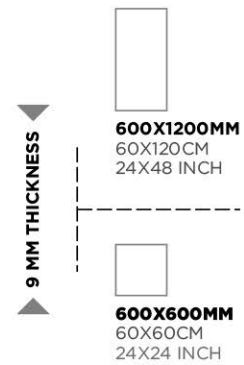

GLAZED
VITRIFIED TILES

RANDOMS
5/7

FINISH
GLOSSY / MATT *