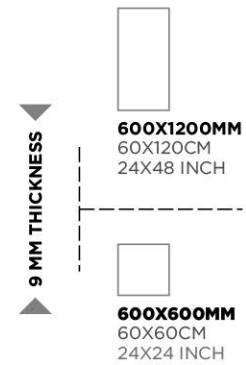

Volcano Beige

VOLCANO

Volcano Beige

Volcano Bianco

**GLAZED
VITRIFIED TILES**

**RANDOMS
3/3**

**FINISH
GLOSSY / MATT ***

600X1200MM
60X120CM
24X48 INCH