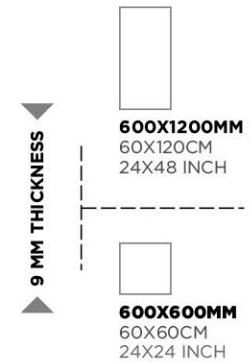

GLAZED
VITRIFIED TILES

RANDOMS
1/1

FINISH
GLOSSY / MATT *