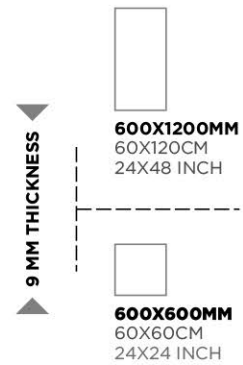

GLAZED
VITRIFIED TILES

RANDOMS
10/10

FINISH
GLOSSY / MATT *