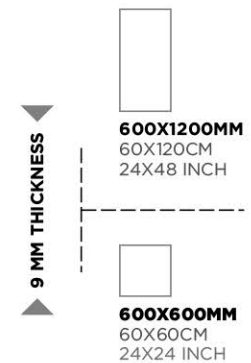

GLAZED
VITRIFIED TILES

RANDOMS
8/8

FINISH
GLOSSY / MATT *