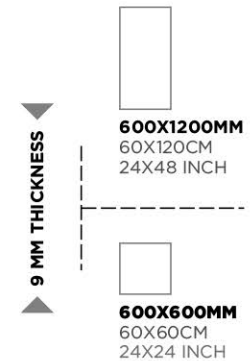

GLAZED
VITRIFIED TILES

RANDOMS
1/1

FINISH
GLOSSY / MATT *