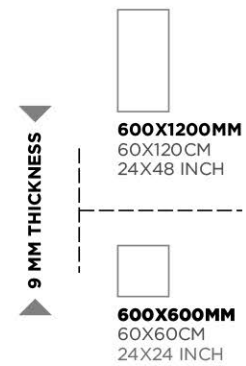

CALCATA

Calcatta Borghini

Calcatta Laza

**GLAZED
VITRIFIED TILES**

**RANDOMS
7/8**

**FINISH
GLOSSY / MATT ***

▼
9 MM THICKNESS
▲

600X1200MM
60X120CM
24X48 INCH

600X600MM
60X60CM
24X24 INCH

CALCATA

Calcatta Oro

Calcatta Arbescato

GLAZED
VITRIFIED TILES

RANDOMS
8/5

FINISH
GLOSSY / MATT *

Classic Calcatta Gold