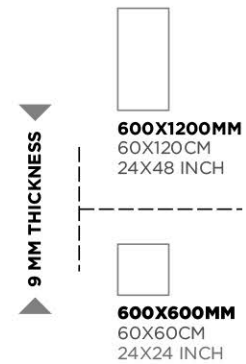

GLAZED
VITRIFIED TILES

RANDOMS
8/8

FINISH
GLOSSY / MATT *