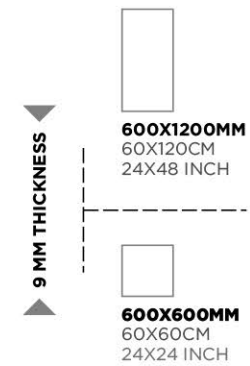

600X1200MM
60X120CM
24X48 INCH

600X600MM
60X60CM
24X24 INCH

▶ 9 MM THICKNESS ◀

Venecia Perla

VENECIA

GLAZED
VITRIFIED TILES

RANDOMS
7

FINISH
GLOSSY / MATT *