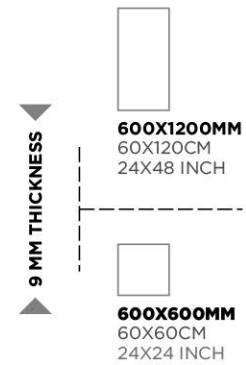

GLAZED
VITRIFIED TILES

RANDOMS
3

FINISH
GLOSSY / MATT *