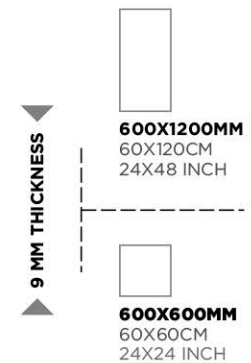

GLAZED
VITRIFIED TILES

RANDOMS
1

FINISH
GLOSSY / MATT *