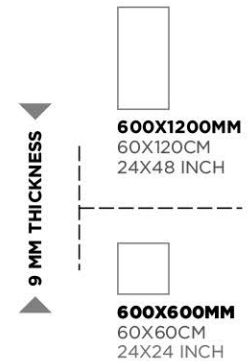

GLAZED
VITRIFIED TILES

RANDOMS
1

FINISH
GLOSSY / MATT *