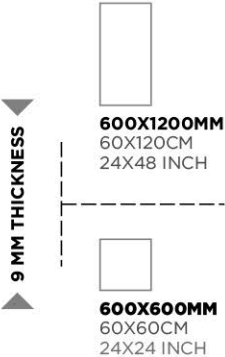

GLAZED
VITRIFIED TILES

RANDOMS
5/5

FINISH
GLOSSY / MATT *