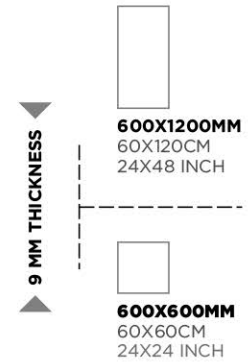

GLAZED
VITRIFIED TILES

RANDOMS
1

FINISH
GLOSSY / MATT *