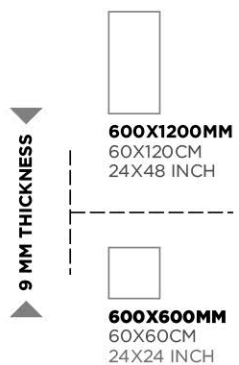

GLAZED
VITRIFIED TILES

RANDOMS
9/8

FINISH
GLOSSY / MATT *