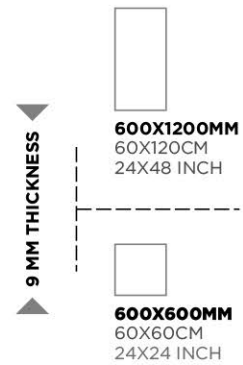

GLAZED
VITRIFIED TILES

RANDOMS
6/7

FINISH
GLOSSY / MATT *