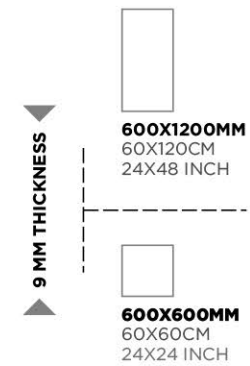

GLAZED
VITRIFIED TILES

RANDOMS
5/3

FINISH
GLOSSY / MATT *