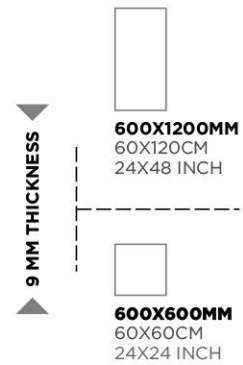

GLAZED
VITRIFIED TILES

RANDOMS
9/9

FINISH
GLOSSY / MATT *