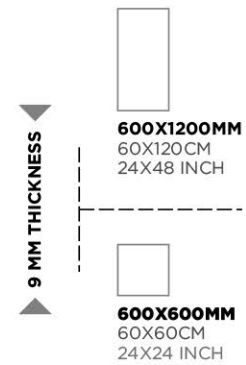

GLAZED
VITRIFIED TILES

RANDOMS
5/5

FINISH
GLOSSY / MATT *