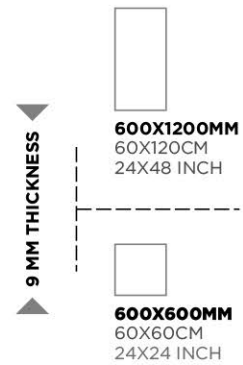

600X600MM
60X60CM
24X24 INCH

Platinum Grey

REAL ONYX

Real Onyx Crema

Real Onyx Grey

GLAZED
VITRIFIED TILES

RANDOMS
3/3

FINISH
GLOSSY / MATT *