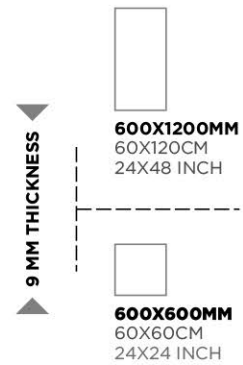

GLAZED
VITRIFIED TILES

RANDOMS
5/5

FINISH
GLOSSY / MATT *