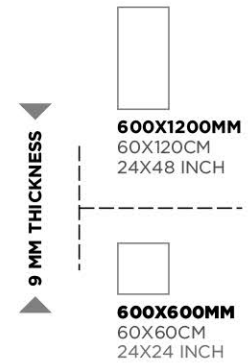

GLAZED
VITRIFIED TILES

RANDOMS
1

FINISH
GLOSSY / MATT *