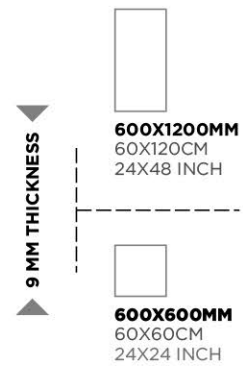

600X1200MM
60X120CM
24X48 INCH

600X600MM
60X60CM
24X24 INCH

Platinum Grey

PLATINUM

Platinum Beige

Platinum Grey

GLAZED
VITRIFIED TILES

RANDOMS
5/3

FINISH
GLOSSY / MATT *

600X1200MM
60X120CM
24X48 INCH

600X600MM
60X60CM
24X24 INCH

▶ **9 MM THICKNESS** ◀

Pianetto Beige

PIANETTO

GLAZED
VITRIFIED TILES

RANDOMS
5