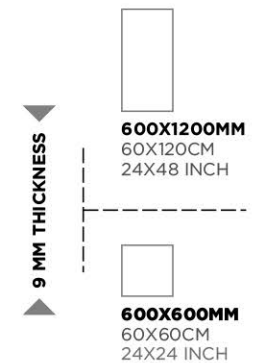

RANDOMS
5/5

FINISH
GLOSSY / MATT *

600X1200MM
60X120CM
24X48 INCH

600X600MM
60X60CM
24X24 INCH

▶ 9 MM THICKNESS ◀

Travertino Beige

TRAVERTINO

GLAZED
VITRIFIED TILES