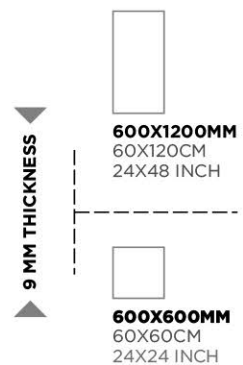

GLAZED
VITRIFIED TILES

RANDOMS
5/5

FINISH
GLOSSY / MATT *