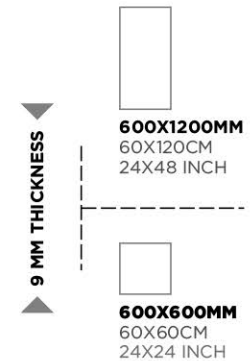

GLAZED
VITRIFIED TILES

RANDOMS
5/5

FINISH
GLOSSY / MATT *