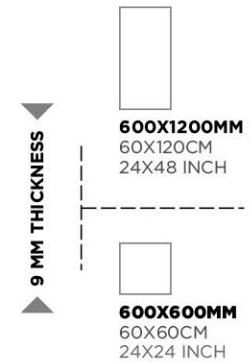

GLAZED
VITRIFIED TILES

RANDOMS
10/10

FINISH
GLOSSY / MATT *