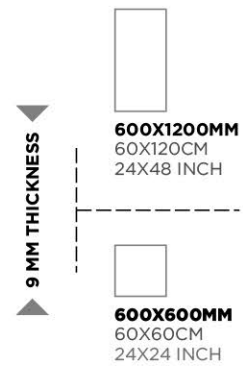

GLAZED
VITRIFIED TILES

RANDOMS
5/5

FINISH
GLOSSY / MATT *