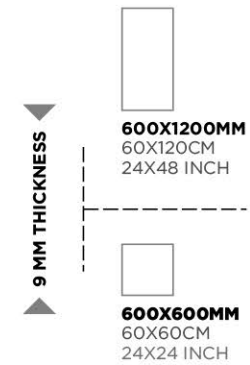

GLAZED
VITRIFIED TILES

RANDOMS
5/5

FINISH
GLOSSY / MATT *