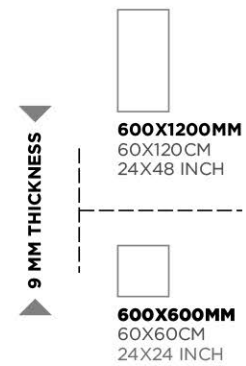

GLAZED
VITRIFIED TILES

RANDOMS
8/5

FINISH
GLOSSY / MATT *