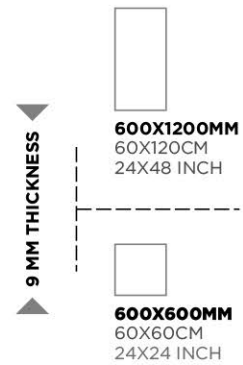

GLAZED
VITRIFIED TILES

RANDOMS
4/4

FINISH
GLOSSY / MATT *