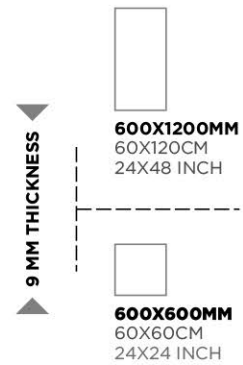

GLAZED
VITRIFIED TILES

RANDOMS
7/7

FINISH
GLOSSY / MATT *