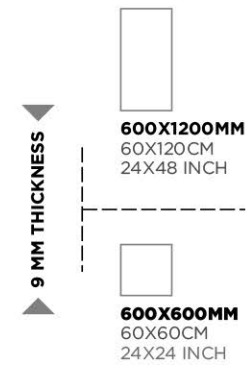

GLAZED
VITRIFIED TILES

RANDOMS
8/8

FINISH
GLOSSY / MATT *