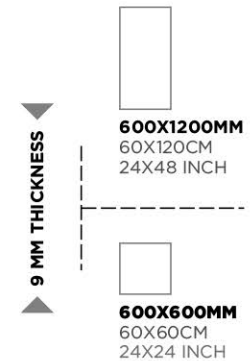

GLAZED
VITRIFIED TILES

RANDOMS
1

FINISH
GLOSSY / MATT *