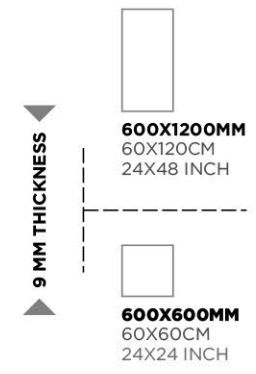

GLAZED
VITRIFIED TILES

RANDOMS
1/1

FINISH
GLOSSY / MATT *