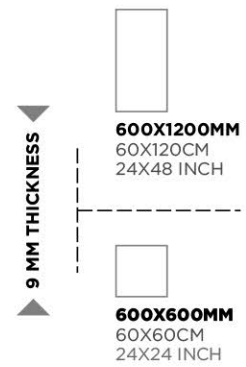

GLAZED
VITRIFIED TILES

RANDOMS
9/9

FINISH
GLOSSY / MATT *