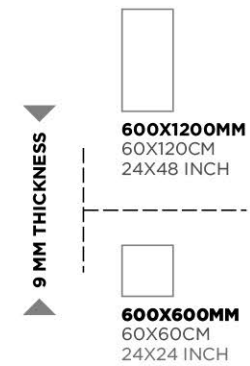

GLAZED
VITRIFIED TILES

RANDOMS
3/3

FINISH
GLOSSY / MATT *