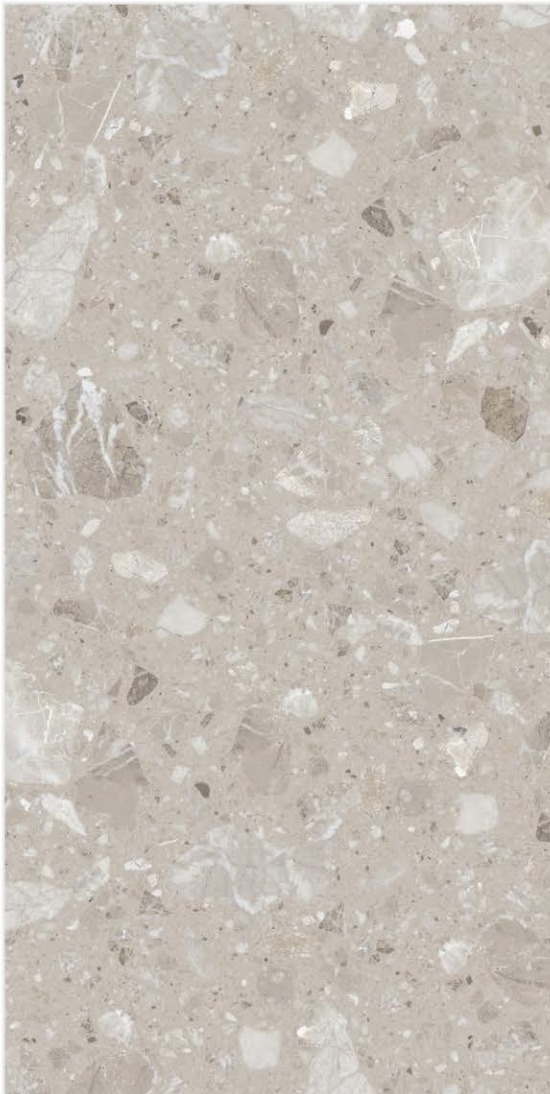

Nordic crema