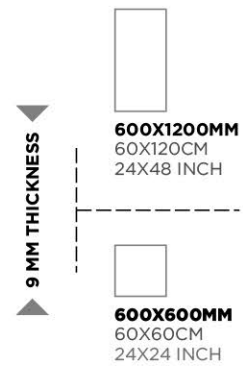

GLAZED
VITRIFIED TILES

RANDOMS
8/8

FINISH
GLOSSY / MATT *