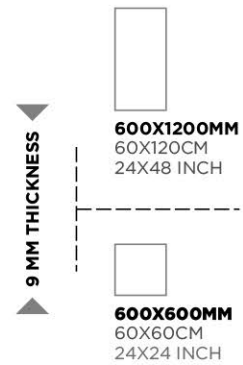

GLAZED
VITRIFIED TILES

RANDOMS
8/8

FINISH
GLOSSY / MATT *