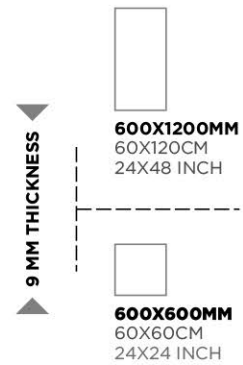

Imperial Dyna Gold

Imperial Dyna Silver

GLAZED
VITRIFIED TILES

RANDOMS
5/5

FINISH
GLOSSY / MATT *

600X1200MM
60X120CM
24X48 INCH

600X600MM
60X60CM
24X24 INCH

▶ **9 MM THICKNESS** ◀