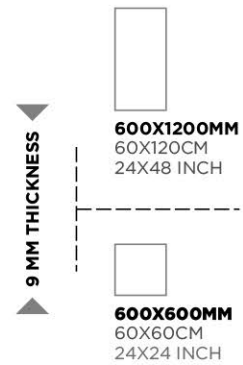

Estrucon Rose

ESTRUCON

Estrucon Ivory

Estrucon Rose

GLAZED
VITRIFIED TILES

RANDOMS
8/8

FINISH
GLOSSY / MATT *

600X1200MM
60X120CM
24X48 INCH