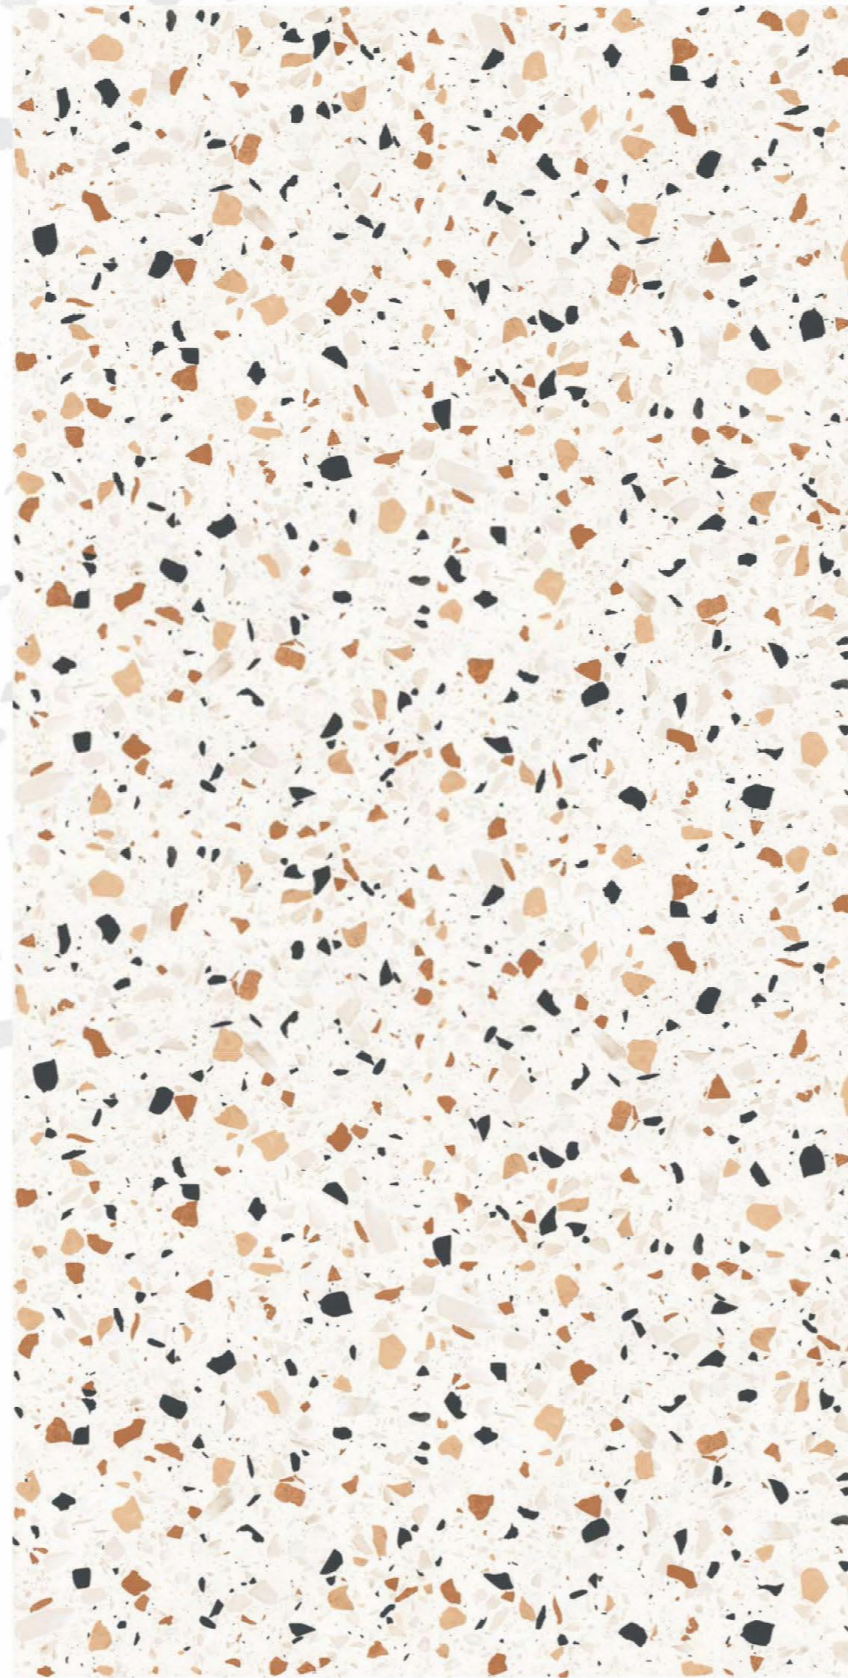

PARKER WHITE