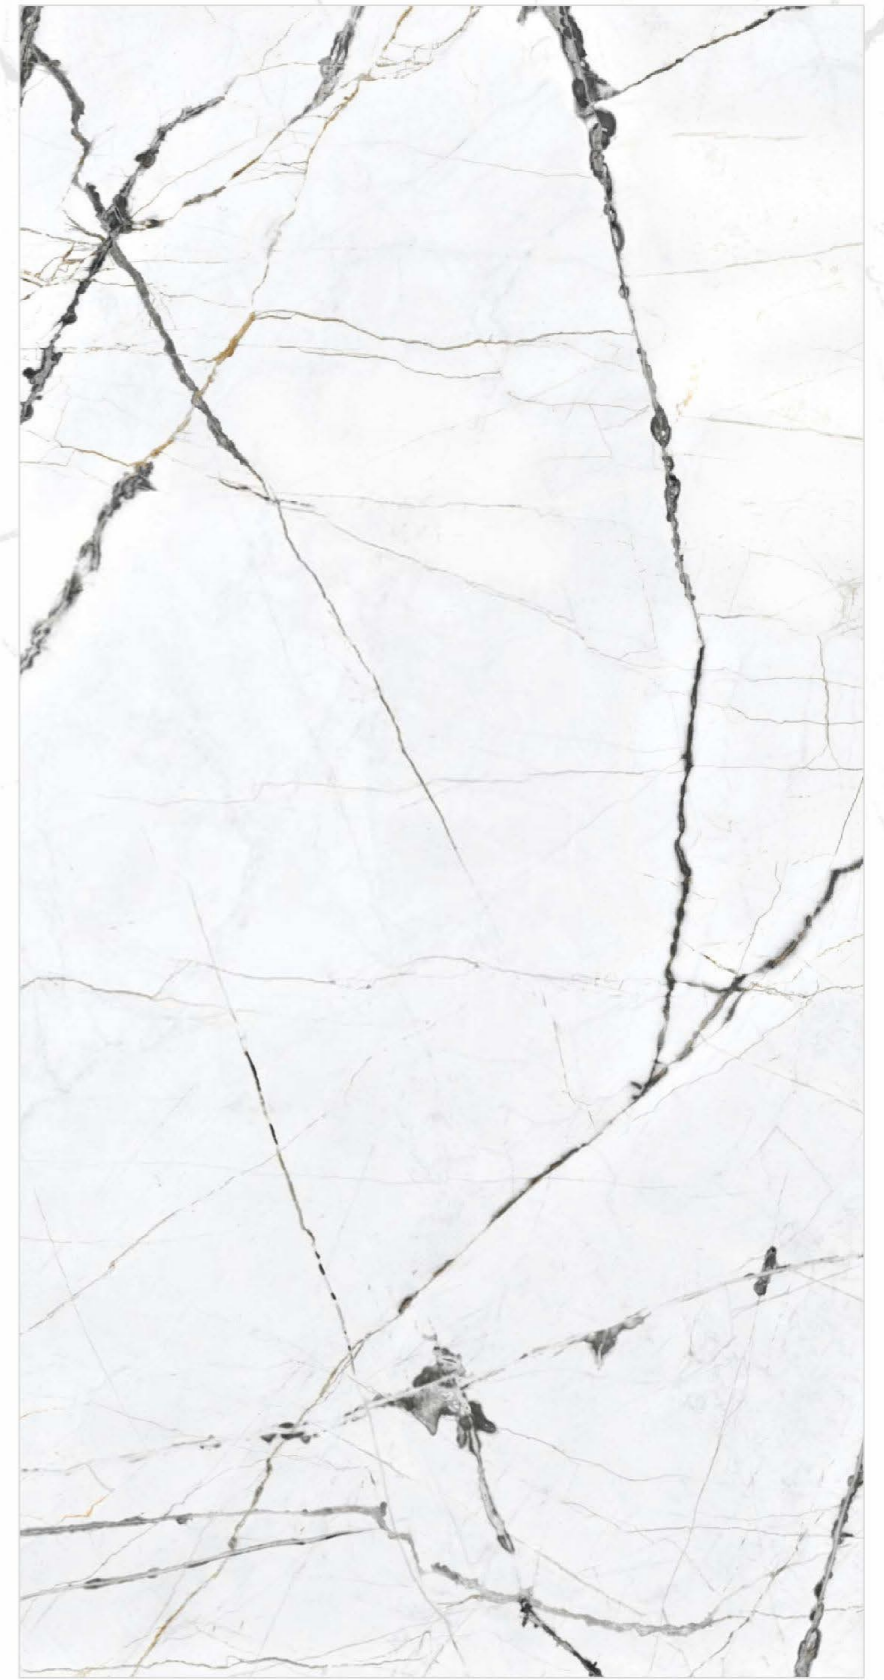

colle ction **2021**

**INFINITY SAND**

**GLAZED  
VITRIFIED TILES**

**RANDOMS  
5**

**FINISH  
CARVING**

**600X1200MM**  
60X120CM  
24X48INCH

**600X600MM**  
60X60CM  
24X24INCH

**9 MM THICKNESS**